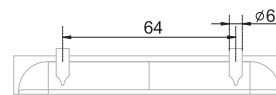

EVA is a recessed end-type handle; this model reduces the front fittings to a minimum and draws attention to what's important: the ergonomics and style. Like the little black dress, it goes well with anything and looks appropriate in any product: be it a kitchen set, a functional drawer unit in the bathroom or a modern dresser in the living room. Fans of total comfort are recommended to combine the EVA with GOLA BALANCE handles.