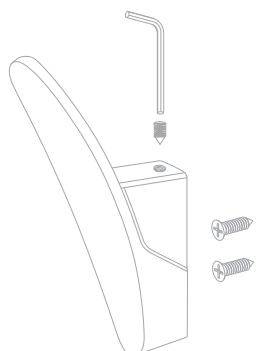

Однорожковые крючки FLY в форме крыла в дружелюбном с фасадом оттенке практически не заметны, а на контрастной поверхности мебели «рисуют» игривые штрихи. FLY — это универсальная модель, которая уместна практически на любом гарнитуре модерн, а в чёрном цвете в лофт-интерьерах. Скрытый крепёж и дополнительное сцепление корпуса крючка к планке подчёркивают минимализм изделия.

FLY single-arm wing-shaped hooks in a friendly shade with the front are almost invisible, and «draw» playful touches on the contrasting surface of the furniture. FLY is a universal model, which is appropriate for almost any modern set, and in black in loft interiors. Concealed fasteners and an additional clutch of the hook body to the bar emphasize the minimalism of the product.

Тип крючка Type of hooks	Артикул Article	Максимальная нагрузка, кг Maximum load capacity	Вес, г Weight	Цвет Color
Однорожковый крючок / Single-arm hook	K105CP.9	10	70	Хром полированный / Chrome polished
	K105SC.9	10	70	Сатиновый хром / Satin chrome
	K105BSN.9	10	70	Атласный сатиновый никель / Brushed satin nickel
	K105BL.9	10	70	Матовый черный / Matt black