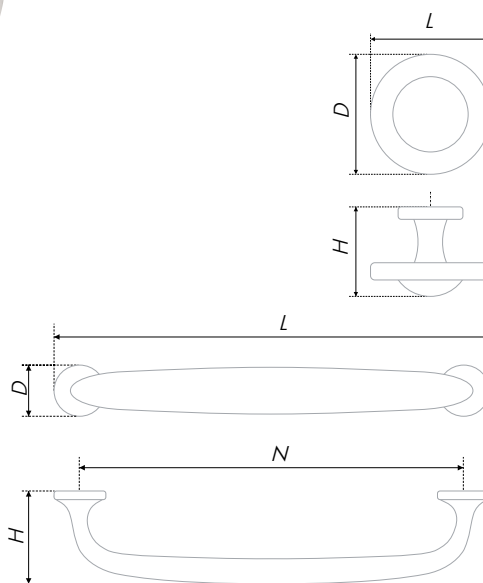

Модель OLSEN — рецепт хюгге для мебели в скандинавском или неоклассическом стиле. Абсолютно лаконичная скоба с удобными высокими ножками, надёжным основанием и оптимальной толщиной захвата. В качестве комплекта к скобе создана стильная кнопка. Ручки можно устанавливать как по отдельности, так и в дуэте, в зависимости от дизайнерской идеи. Благодаря модному чёрному цвету OLSEN может привнести яркие акценты в интерьер.

OLSEN model is the Hygge recipe for Scandinavian and neoclassical style furniture. Absolutely laconic cramp with comfortable high legs, reliable bottom and optimal capture thickness. A stylish button has been designed for a cramp as a set. The handles may be assembled both separately and as duet. It depends on designer's idea.

Thanks to the fashionable black color OLSEN may stress brightly the interior.