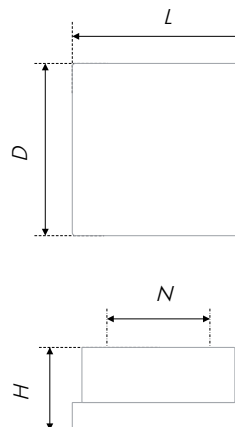

Смелый почерк авангардизма легко читается в простых и точных формах этой скобы. МАЛЕВИЧ создан для мебели неординарного дизайна. У модели строгая современная форма - скоба с широкой квадратной площадкой стоит на монолитной прямоугольной ножке.

Такая ручка станет контрастным акцентом в мебели, и поддержат геометрию как строгих, гладких фасадов, так и монохромных фасадов с фрезеровкой.

The courageous character of avant-gardism is easily seen in simple and accurate forms of this brace. MALEVICH is created for non-ordinary designed furniture. The model has a severe modern shape – the brace with a wide four-square platform stands on a solid-cast right angled leg.

This handle will become a contrast accent in furniture and will favor geometry of both severe, smooth fronts and monochrome fronts with shaping.