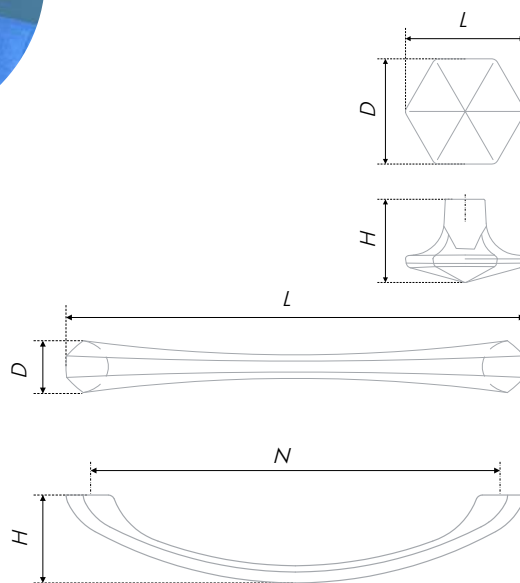

The fittings pair MARCO is a fundamental and comfortable brace with light cutting and a knob in the form of a bee's cell. Thanks to the multipurpose, precise design and classical color array, the braces will look harmoniously on the furniture with smooth or machine-cut fronts of smoky light or dark woody tones. MARCO doesn't attract much attention and delicately complements the furniture of modern classics, rustic and loft.