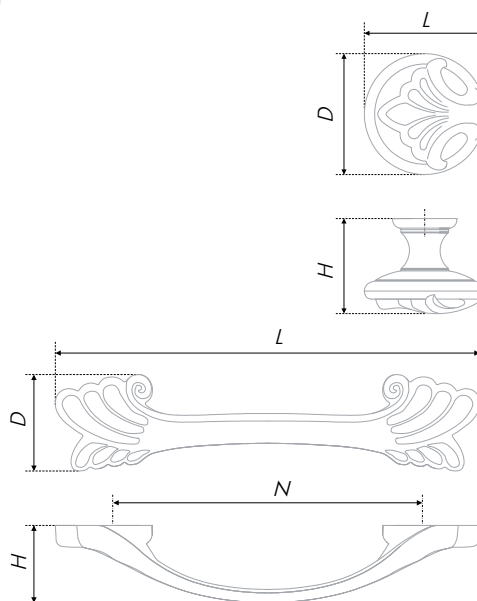

MADONNA approves decorative attractiveness of the classics, which gets us to the epoch of harmony of a human and nature. The floral motives with smooth lines, reminding flower petals, are observed in the handle's design. This model is remarkable for high adaptivity to different style directions. MADONNA is good for the furniture of calm Art Nouveau, lace Provence, fanciful Baroque, as well as bright Art Deco and vivacious Eco-Style.