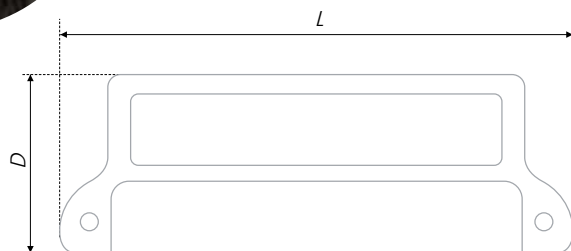

Отсутствие глянца в покрытии этой модели ручки не ошибка, а задумка. Состаренные, теплые, уютные цвета придадут особенный шарм мебели в интерьерах лофт, контемпорари, эклектика. Единственный каприз этой модели — она проявит себя и будет особенно играть только на фасадах с фактурой древесины. Изюминка модели — возможность создавать вставки с надписями в окошечке.

The handle's surface purposefully lacks any glossiness. Aged, warm and welcoming color of this model gives a unique charm to contemporary, eclectic and loft interiors. Due to its specific design, the handle will fully open its potential when accompanying textured wooden facades. You can create different insertions with text for a window of the handle.