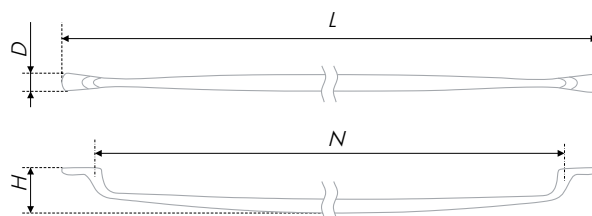

NEOLINE is a laconic model for spacious, wide pullout drawers. Thanks to the correct, distinguished shape the handle is comfortable at operation and universal in use. The calm color of Satin Nickel fits a huge range of furniture fronts. NEOLINE will smoothly complement minimalistic furniture at home and in the office.