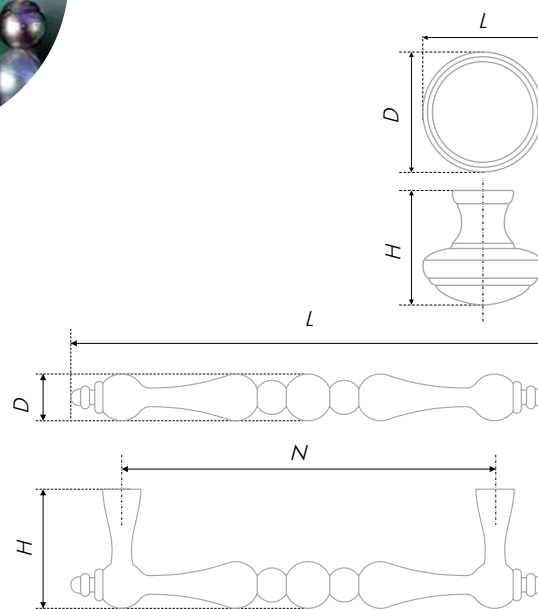

Романтическая пара UNICA подходит и для классических интерьеров с изобилием форм и текстур, и для минималистичных сюжетов. Наряду с традиционными оттенками CP и BAZ дует RS440, RC400 доступен в оттенке «Матовый чёрный». Изящная модель в строгом монохроме идеально сочетается с белыми фасадами неоклассики и функциональным минимализмом скандинавского стиля.

UNICA romantic couple fits both classical interiors with plenty of forms and textures and minimalistic designs. Together with traditional CP and BAZ tones the duet of RS440 and RC400 is available in Mat Black. An exquisite model in a severe monochrome ideally joins white fronts of Scandinavian style neoclassic and functional minimalism.