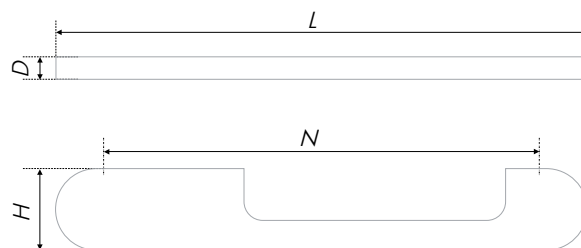

N	L	H	D
192	250	34	8
128	180	34	8
288	330	34	8

Тип ручки Type of handle	Артикул Article	Вес Weight	Цвет Color
Ручка-скоба Handle-brace	RS256SC.4/192	173	Сатиновый хром / Satin chrome
	RS256SC.4/128	118	
	RS256SC.4/288	229	

ПОСЛЕДНИЙ ШАНС КУПИТЬ