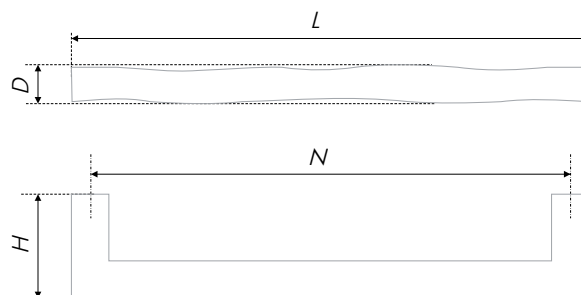

ArtAQUA RS280 – элегантная ручка для мебели в современном стиле. Особый шарм модели придаёт необычная поверхность, напоминающая слегка взволнованную гладь воды. На данную ручку, как и на воду, можно смотреть бесконечно, она так и манит прикоснуться к себе. ArtAQUA в чёрном исполнении может стать заметным штрихом мебели холодных оттенков с матовыми или глянцевыми фасадами.

ArtAQUA RS280 is an elegant handle for the furniture in contemporary style. The thing which gives this model special charm is an unusual surface reminding slightly excited water surface. You can look at this handle continuously the same as at the water, and it looks like its surface invites to touch it. ArtAQUA in black can become a noticeable mark of the furniture of chilly colors, mat and grazed fronts.