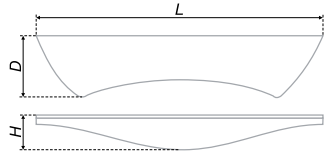

RS175

код / code

RS175CP.1/128

195

204

26

42