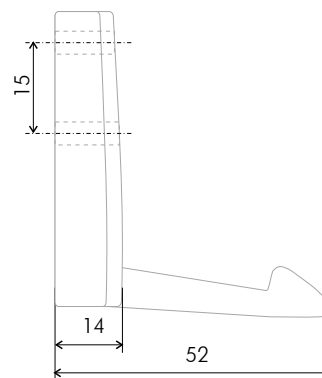

A tiny attachable hook SOLO is a constructive finding for the adherents of multipurpose interior solutions, Thanks to a folding corn, the hook always comes to help in time, and when you don't need it, that doesn't fill much place. Being delicate and laconic, it will perfectly complement interiors of different style directions of modern: minimalism, high-tech, techno, constructivism. The array of tones of K101 includes traditional tones CP, BSN and modern black nickel BN. The hook's design in a form of an unopened tulip is as multipurpose, that it won't be difficult to select a pair of handles for it.

Тип крючка Type of hooks	Артикул Article	Максимальная нагрузка, кг Maximum load capacity	Вес, г Weight	Цвет Color
Однорожковый крючок / Single-arm hook	K101CP.7	10	68	Хром полированный / Chrome polished
	K101BSN.7	10	68	Атласный сатиновый никель / Brushed satin nickel
	K101BN.7	10	68	Чёрный никель / Black nickel