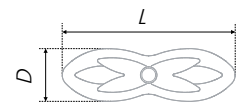

The fittings pair VITA is created according to the aesthetics of Tuscan classics. It seems, that the models represent frozen bloomed magnolia petals, and the brace itself reminds a twig of a loosely-spreading Southern tree. The model will decorate the fronts of the furniture of wide range of classical and modern styles: Art Nouveau, Retro, Eco-Style, Boho and Eclectics.