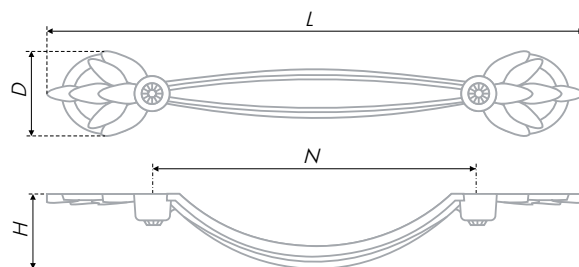

Dressers and bedside tables, narrow drawers and delicate fronts dream about RS418 thin brace with flower pattern. A fancy handle with the delicate crystal incrustation will fit creative furniture, interiors with a twist and will become an independent decorative accent.