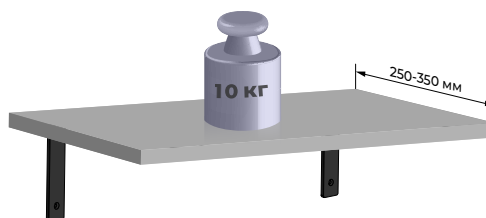

Рекомендации по глубине /

Depth recommendations