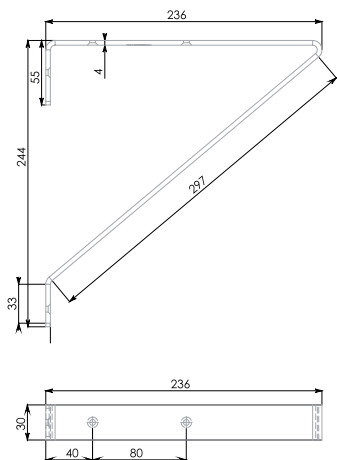

Тип полкодержателя Shelf holder	Артикул Article	Максимальная нагрузка на пару, кг Maximum load capacity	Вес, г Weight	Цвет Color
Полкодержатель / Shelf holder	P303BL.4	30	618	Матовый чёрный / Matt black
	P303W.4	30	618	Белый / White
	P303GR.4	30	618	Серый / Grey