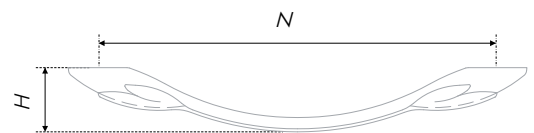

The fittings pair VITA is created according to the aesthetics of Tuscan classics. It seems, that the models represent frozen bloomed magnolia petals, and the brace itself reminds a twig of a loosely-spreading Southern tree. The model will decorate the fronts of the furniture of wide range of classical and modern styles: Art Nouveau, Retro, Eco-Style, Boho and Eclectics.