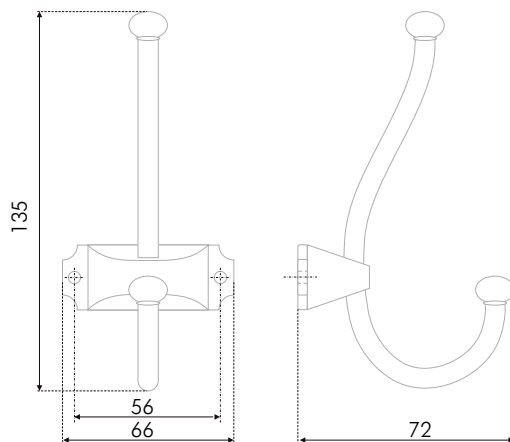

The hook KARL is a true adherent of huggle philosophy and calls to remove everything unnecessary with all its appearance, roll in a soft rug and breath in the flavor of hot tea. Curved lines and retro motives of the model don't just stir, they definitely warm up the soul. KARL is a focus of comfort, reliability and coziness, as the huggle philosophy itself. The model's design is as advantageous, that it immediately gained success among the admirers of Scandinavian and neoclassical styles. It isn't surprising, because the hook looks perfect on the furniture and combines with wide array of braces and knobs of this style. The model comes in a set with self-tapping screws of a similar color.

Тип крючка Type of hooks	Артикул Article	Максимальная нагрузка, кг Maximum load capacity	Вес, г Weight	Цвет Color
Двухрожковый крючок / Two-horn hook	K215CP.8	15	111	Хром полированный / Chrome polished
	K215BAZ.8	15	111	Чёрнёный старинный цинк / Black antique zinc
	K215BSN.8	15	111	Атласный сатиновый никель / Brushed satin nickel
	K215BL.8	15	111	Матовый чёрный / Matt black