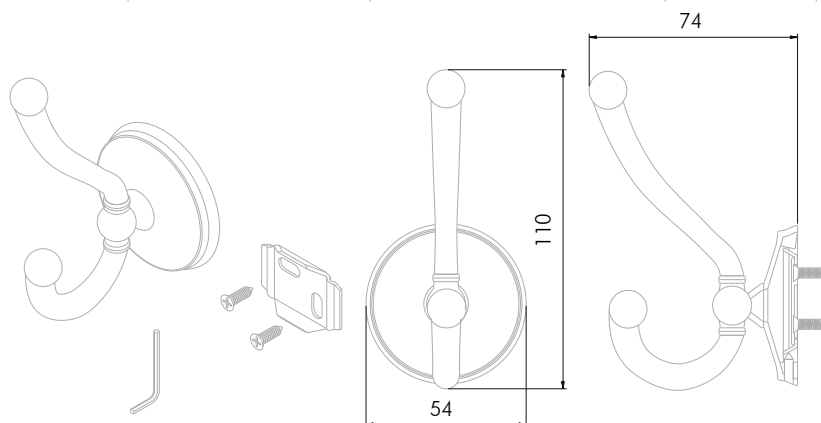

The adherents of Norwegian philosophy lean toward the life in spacious premises, full of light and air. In such interiors even the hooks demonstrate the sense of proportion and moderateness, giving the place to triumphant freedom. LAURA can be successfully assembled in Northern plots and easily makes a pair with neoclassical and Scandinavian handles. The Nordic character of a hook is manifested even in the manner of its assembling: it is assembled with a special clamp, hiding everything, which is more than necessary. Pedantic furniture manufacturers and their clients, who are not less demanding, will like it for sure!

Тип крючка Type of hooks	Артикул Article	Максимальная нагрузка, кг Maximum load capacity	Вес, г Weight	Цвет Color
Двухрожковый крючок / Two-horn hook	K218BSN.9	15	159	Атласный сатиновый никель / Brushed satin nickel
	K218BAZ.9	15	158	Чернёный старинный цинк / Black antique zinc
	K218ABL.9	15	159	Старинный чёрный / Antique black
	K218AB.9	15	158	Старинная латунь / Antique brass