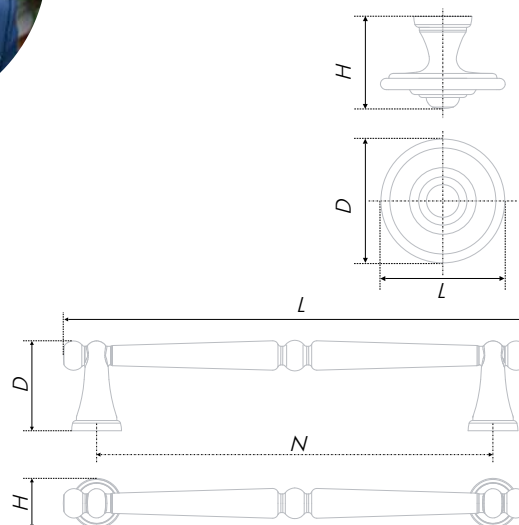

Ручки DOLCE, несмотря на принадлежность к стилю итальянской колониальной классики, будут уместны как на дворцовом гарнитуре, так и на тумбочке в компактной прихожей. Дизайн скобы отчётливо напоминает античные балюстрады, обрамляющие лестничные марши и террасы строений древнего Рима, а кнопка будто бы создана из глины на гончарном круге. DOLCE отвечает принципам базового интерьерного дресс-кода. Как бы ни менялись тренды, какие бы формы и оттенки не назначались «самыми-самыми», классика на все времена остаётся в фаворе и служит маркером хорошего вкуса.

Notwithstanding the appurtenance to the Italian colonial classics style, the handles DOLCE will be appropriate for both palatial furniture set and a small cabinet in a compact entrance hall. The brace design clearly reminds antique balustrades, and it seems like the knob has been made from clay by means of a pottery wheel.