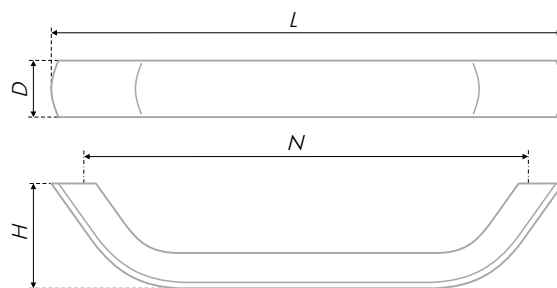

Laconic handle has a trapezoidal shape. Handle's lines are smooth with no sharp angles. Coating – «Chrome polished», perfectly combined with all modern materials: glass, metal, plastik. Model is offered in two popular lengths of 128 mm and 224 mm, and can be used for both standard and wide facades. The model is applicable to modern technological and functional styles.