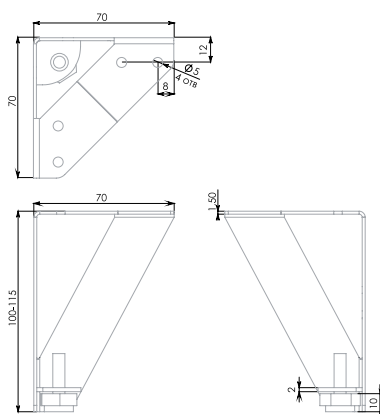

VIVA

N333 St

VIVA! Да здравствует свобода самовыражения! Стильная геометрия V-образных опор как раз этому способствует. При всей надёжности — одна опора выдерживает до 30 кг — модель выглядит лёгкой и изящной, добавляет света и воздуха мебели. Прекрасная модель VIVA призвана преобразить обычную мебель в дизайнерскую.

VIVA! All hail the freedom of expression! The stylish geometry of the V-shaped supports contributes to this. For all its reliability — one support can hold up to 30 kg — the model looks light and elegant and adds a touch of light and air to the furniture. The beautiful VIVA model is designed to transform ordinary furniture into designer one.

РЕГУЛИРОВКА ПО ВЫСОТЕ 15 мм

Тип опоры Type of support	Артикул Article	Максимальная нагрузка на одну опору, кг Maximum load per support	Вес, г Weight	Цвет Color
Мебельная опора / Furniture support	N333BL.2/100	30	120	Матовый чёрный / Matt black Белый / White Серый / Grey
	N333W.2/100	30	120	
	N333GR.2/100	30	120	
	N333BL.2/150	30	190	
	N333W.2/150	30	190	
	N333GR.2/150	30	190