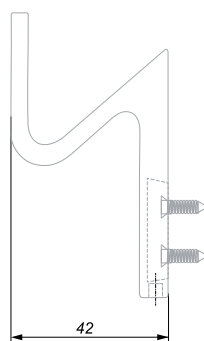

ZIGZAG — минималистичный однорожковый крючок для стильной мебели, в которой нет случайных деталей. Модели в виде ломаной линии в вихре современной жизни могут использоваться не только в прихожих, гардеробных и ванных комнатах, но и в других помещениях, где можно представить крючки. Нетривиальная форма станет выражением творческого подхода производителя и обладателя мебели.

ZIGZAG is a minimalist single-arm hook for stylish furniture with no casual details. Models in the form of a broken line in the whirlwind of modern life can be used not only in hallways, dressing rooms and bathrooms, but also in other rooms where hooks can be imagined. The non-trivial shape will be an expression of the creativity of the manufacturer and the owner of the furniture.

Тип крючка Type of hooks	Артикул Article	Максимальная нагрузка, кг Maximum load capacity	Вес, г Weight	Цвет Color
Однорожковый крючок / Single-arm hook	K107BL.13	10	78	Матовый черный / Matt black
	K107CP.13	10	78	Хром полированный / Chrome polished
	K107BSN.13	10	78	Атласный сатиновый никель / Brushed satin nickel
	K107MDN.13	10	78	Матовый тёмный никель / Matt dark nickel