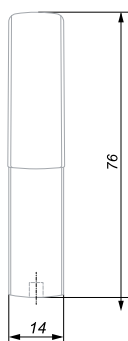

ZIGZAG — минималистичный однорожковый крючок для стильной мебели, в которой нет случайных деталей. Модели в виде ломаной линии в вихре современной жизни могут использоваться не только в прихожих, гардеробных и ванных комнатах, но и в других помещениях, где можно представить крючки. Нетривиальная форма станет выражением творческого подхода производителя и обладателя мебели.

ZIGZAG is a minimalist single-arm hook for stylish furniture with no casual details. Models in the form of a broken line in the whirlwind of modern life can be used not only in hallways, dressing rooms and bathrooms, but also in other rooms where hooks can be imagined. The non-trivial shape will be an expression of the creativity of the manufacturer and the owner of the furniture.

Тип крючка Type of hooks	Артикул Article	Максимальная нагрузка, кг Maximum load capacity	Вес, г Weight	Цвет Color
Однорожковый крючок / Single-arm hook	K107BL.13	10	78	Матовый черный / Matt black
	K107CP.13	10	78	Хром полированный / Chrome polished
	K107BSN.13	10	78	Атласный сатиновый никель / Brushed satin nickel
	K107MDN.13	10	78	Матовый тёмный никель / Matt dark nickel