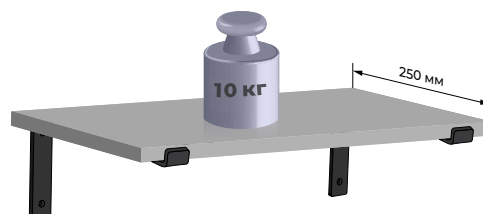

Рекомендации по глубине /
Depth recommendations