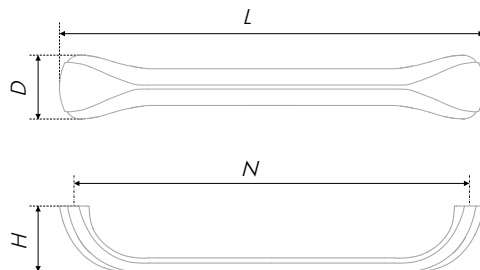

Массивная ручка с прямым узором AMSTERDAM отдаёт дань современной эстетике урбанизма, в которой парадоксальным образом сочетаются энергия и меланхолия, холодный брутализм и сочная этника. Скоба подстраивается под многозадачность и ритм современного человека: хорошо смотрится как в горизонтальном, так и в вертикальном положении, удобно захватывается быстрым движением руки благодаря высоким ножкам. AMSTERDAM представлен в вариациях серых оттенков и поддержит тёмные и светлые дымчатые фасады мебели.

AMSTERDAM pays tribute to the modern aesthetics of urbanism, in which energy and melancholy, severe brutalism and juicy ethnics mix together. The brace adjusts itself to the multipurposeness and rhythm of a modern person; it looks good both in horizontal and vertical positions, and thanks to high legs it's comfortable to handle it by a fast hand movement. AMSTERDAM is represented in grey tones variety and will complement dark and light smoky furniture fronts.