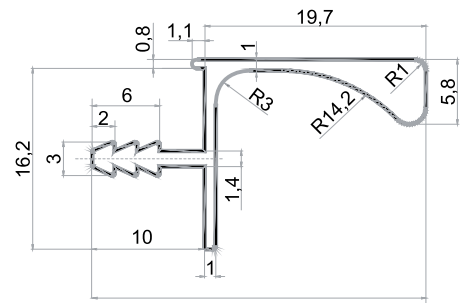

The straight-line GOLA BALANCE looks perfect in modern interiors. Herewith, it is ergonomic in everyday operation and comfortable for manufacturers – all components (end, corner covers, brackets) are sold in the same place. The profile RP052 for top furniture bases complements the bottom floor of the furniture with the handles GOLA BALANCE. RP052 has the cut-in manner of assembly: additional cutting on the front, into which the profile's edge will be inserted, is required for assembly.