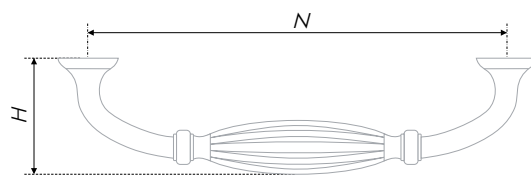

DEMURE

RS464, RC021

DEMURE — благородный тон в оформлении мебели. Модель отличают утончённые формы, взвешенный дизайн, классическая палитра цветов со сложной текстурой и эффектом старения. Скоба и кнопка абсолютно эргономичны — за них не только удобно, но и приятно братьяся.

Кнопка DEMURE дополнена шипом устойчивости, который предотвращает провороты изделия на мебельном фасаде.

DEMURE is a noble ton for furniture decoration. The model is distinguished by exquisite forms, considered design, classical array of colors with complicate texture and aging effect. The brace and the button are absolutely ergonomic, it's not only comfortable, but also pleasant to handle them.

DEMURE button is accomplished with steadiness spike, which prevents the product cranking in the furniture front.

N	L	H	D	L	H	D
128	146	36	18	66	31	19

Тип ручки Type of handle	Артикул Article	Вес Weight	Цвет Color
Ручка-кнопка Handle-knob	RC021AB.5	77	Старинная латунь / Antique brass
	RC021BAZ.5	77	
	RC021ABL.5	77	
Ручка-скоба Handle-brace	RS464AB.5/128	95	Чернёный старинный цинк / Black antique zinc
	RS464BAZ.5/128	95	
	RS464ABL.5/128	95	
			Старинный чёрный / Antique black