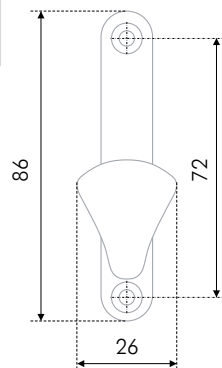

LUIS

K102

Многоликий крючок для мебели. LUIS наделен простой формой в виде лепестка и широкой палитрой покрытий, которая способна превращать его в универсального бойца. Диапазон стиливых решений K102 широк, от строго минимализма в CP «Хром полированный» к неоклассическому BAZ «Чернёный старинный цинк».

Compound furniture hanger. LUIS is endowed with a form of a petal and wide range of covering colors, which may turn it into a universal soldier. K102 style solution range is wide: from CP Polished Chrome severe minimalism to neoclassical BAZ Blacken Antique Zink.

Тип крючка Type of hooks	Артикул Article	Максимальная нагрузка, кг Maximum load capacity	Вес, г Weight	Цвет Color
Однорожковый крючок / Single-arm hook	K102CP.2	10	59	Хром полированный / Chrome polished
	K102SN.2	10	59	Сатиновый никель / Satin nickel
	K102AB.2	10	59	Старинная латунь / Antique brass
	K102BAZ.2	10	59	Чернёный старинный цинк / Black antique zinc
	K102SC.2	10	59	Сатиновый хром / Satin chrome
	K102BSN.2	10	59	Атласный сатиновый никель / Brushed satin nickel
	K102BL.2	10	59	Матовый черный / Matt black
	K102BSG.2	10	59	Брашированное сатиновое золото / Brushed satin gold