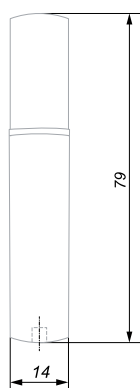

Крючок SINUS в виде острого угла с предсказуемым тригонометрическим названием является ярким представителем минимализма. В нём продумано всё — от формы и покрытия до конструктива. Модель имеет скрытое крепление, дополнительно фиксируется к планке для надёжного положения в условиях интенсивной эксплуатации.

The SINUS hook in the form of an acute angle with a obvious trigonometric name is a striking representative of minimalism. Everything has been thought out - from the shape and coating to the design. The model has a concealed attachment, additionally fixed to the bar for a firm position in conditions of intensive use.

Тип крючка Type of hooks	Артикул Article	Максимальная нагрузка, кг Maximum load capacity	Вес, г Weight	Цвет Color
Однорожковый крючок / Single-arm hook	K106BL.13	10	80	Матовый черный / Matt black
	K106CP.13	10	80	Хром полированный / Chrome polished Атласный сатиновый никель / Brushed satin nickel Матовый тёмный никель/ Matt dark nickel
	K106BSN.13	10	80	
	K106MDN.13	10	80