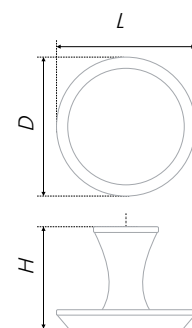

A couple of ergonomic buttons in Scandinavian style, UTA and UTA mini are the buttons identical to each other, there is only one difference between them: RC 305 is designated for large massive fronts – its cap diameter size amounts to 40 mm. RC306 will fit bed-side tables and cabinets small fronts, its diameter is only 30 mm. Both models have an accurate shape, which is pleasant to handle, and which is pleasant to look at.