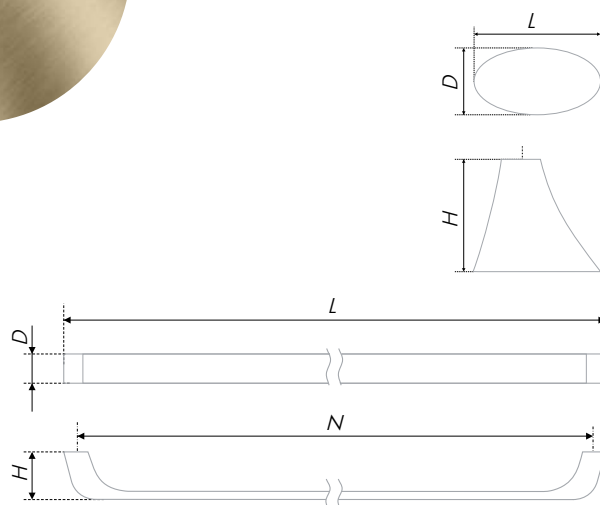

N	L	H	D			
160	176	27	12			
224	241	27	12			
320	337	30	12			
				L	H	D
				33	25	18

Тип ручки Type of handle	Артикул Article	Вес Weight	Цвет Color
Ручка-скоба Handle-brace	RS219BSN.4/160	106	Атласный сатиновый никель / Brushed satin nickel Сатиновое золото / Satin gold
	RS219BSN.4/224	142	
	RS219BSN.4/320	175	
	RS219SG.4/160	106	
	RS219SG.4/224	142	
	RS219SG.4/320	175	
Ручка-кнопка Handle-knob	RC219SG.4	50