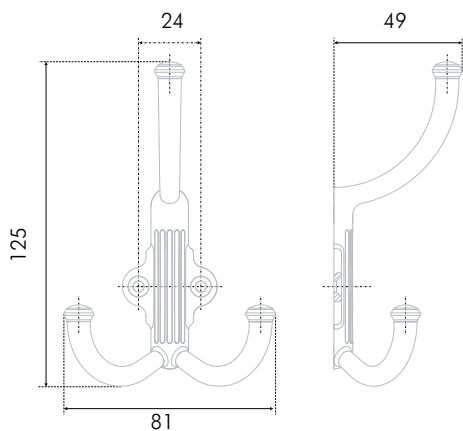

Two and three-horn hooks RIGATA, repeating the forms of majestic ancient columns, will help to complete a furniture project in luxuriant colonial style. The design with vertical facets and massive bearable load responds to the situation and time adequately. You can entrust the things, weighting up to 15 kg to the little Titans. The Italian colonial classics pays careful attention to the details, and the largest possible array of things is thought-out in the hooks RIGATA: from allegation to the number of facets and form of ferrules. Made in ITALY.

Тип крючка Type of hooks	Артикул Article	Максимальная нагрузка, кг Maximum load capacity	Вес, г Weight	Цвет Color	
Двухрожковый крючок / Two-horn hook	K251MAV.6	15	66	Матовая старинная латунь / Matt antique brass	
	K251AP.6	15	66		
	K251AC.6	15	66		
Трёхрожковый крючок / Three-horn hook	K351MAV.6	15	120	Старинное олово / Antique pewter	
	K351AP.6	15	120		
	K351AC.6	15	120		Старинная медь / Antique copper