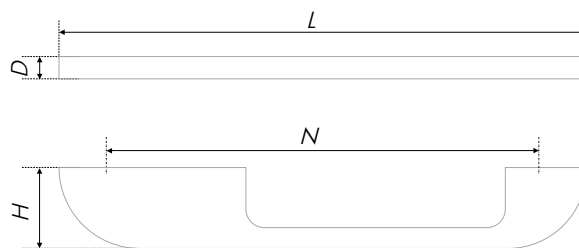

RS259

Ручка-импровизация RS259, впечатляющая своей формой, заполненной наполовину. Модель идеально подойдёт для гарнитуров в дома, где жизнь закручивается стремительным вихрем. Округлая форма обеспечивает безопасную эксплуатацию в любой ситуации, будь то активный праздник или ежедневная суета. На скобу не страшно случайно наткнуться, она готова к неловким движениям. Представьте скобу в вертикальном положении и скажите: сосуд на половину полон или пуст? Кстати, именно эта модель допускает как горизонтальный, так и вертикальный монтаж.

A handle-improvisation RS259 makes impression by its form, filled up to the middle. The model will perfectly fit the furniture sets in the houses, where life whirls in a blistering twirl. A roundish form ensures safe operation in any situation, whether it is an active festival or daily routine. This model allows both horizontal and vertical assembly.

Мебельные ручки MODERN / Furniture handles MODERN

N	L	H	D
192	249	34	8
288	330	34	8

Тип ручки Type of handle	Артикул Article	Вес Weight	Цвет Color
Ручка-скоба Handle-brace	RS259SC.4/192 RS259SC.4/288	172 228	Сатиновый хром / Satin chrome

ПОСЛЕДНИЙ ШАНС КУПИТЬ