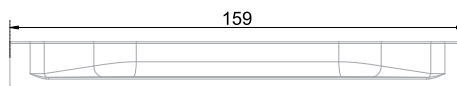

Размер	L	H	D
160	159	20	17

Тип ручки Type of handle	Артикул Article	Вес Weight	Цвет Color
Торцевая ручка Edge handle	RT021CP.1/000/160 RT021BL.1/000/160	102 102	Хром полированный / Chrome polished Матовый чёрный / Matt Black