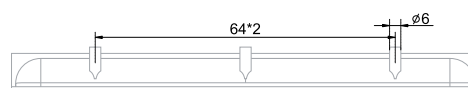

EVA is a recessed end-type handle; this model reduces the front fittings to a minimum and draws attention to what's important: the ergonomics and style. Like the little black dress, it goes well with anything and looks appropriate in any product: be it a kitchen set, a functional drawer unit in the bathroom or a modern dresser in the living room. Fans of total comfort are recommended to combine the EVA with GOLA BALANCE handles.