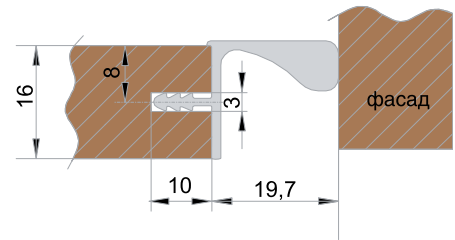

The straight-line GOLA BALANCE looks perfect in modern interiors. Herewith, it is ergonomic in everyday operation and comfortable for manufacturers – all components (end, corner covers, brackets) are sold in the same place. The profile RP052 for top furniture bases complements the bottom floor of the furniture with the handles GOLA BALANCE. RP052 has the cut-in manner of assembly: additional cutting on the front, into which the profile's edge will be inserted, is required for assembly.