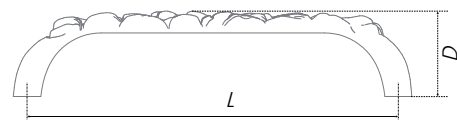

Фурнитурная пара GARDEN RS510, RC510 — изящный букет для мебели в стиле тосканской средиземноморской классики. Это концептуальная модель коллекции la Famiglia с тонкой проработкой деталей искусными мастерами Италии. Во главе композиции — королевский геральдический цветок ирис, украшающий флаг Флоренции уже более 750 лет. Пара из скобы и кнопки — отличный способ украсить классическую мебель и подчеркнуть классический стиль мебели.

GARDEN fittings pair RS510, RC510 is an elegant bouquet for furniture in the style of Tuscan Mediterranean classics. It is a conceptual model of the la Famiglia collection with fine detailing by skilled Italian craftsmen. On top of the composition is the royal heraldic flower, the iris, which has been decorating the Florence flag for over 750 years. A pair of staple and button is a great way to decorate classic furniture and emphasize the classic style of furniture.