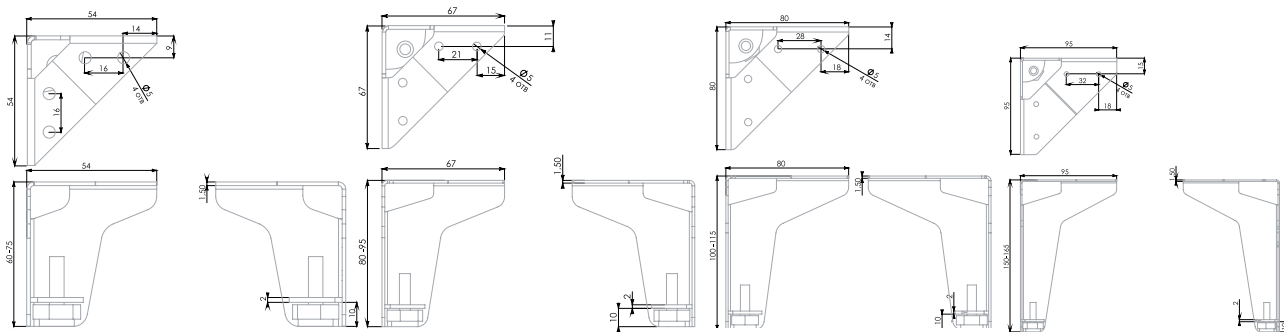

Тип опоры Type of support	Артикул Article	Максимальная нагрузка на одну опору, кг Maximum load per support	Вес, г Weight	Цвет Color
Мебельная опора / Furniture support	N332BL.2/60	30	80	Матовый чёрный / Matt black Белый / White Серый / Grey
	N332W.2/60	30	80	
	N332GR.2/60	30	80	
	N332BL.2/80	30	115	
	N332W.2/80	30	115	
	N332GR.2/80	30	115	
	N332BL.2/100	30	150	
	N332W.2/100	30	150	
	N332GR.2/100	30	150	
	N332BL.2/150	30	230	
	N332W.2/150	30	230	
	N332GR.2/150	30	230