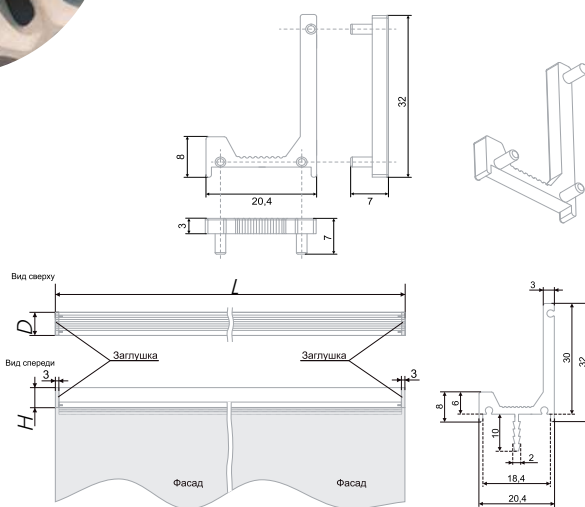

URBAN UP RP106

RZ106.01

Профильные ручки URBAN UP способны создать мебель с графически чистым дизайном. Модель будет успешна на гарнитурах современных стилей, деликатно подчеркнёт их лаконичность, умеренность, обеспечит эргономику. Благодаря рифлениям с ручками удобно и приятно взаимодействовать. Чтобы закрыть торцы предусмотрены заглушки RZ106.01 — они рекомендованы к приобретению в качестве дополнительного аксессуара. URBAN UP — это новый взгляд на ручки, когда они есть, но их вроде бы и нет.

Profile handles URBAN UP are able to create furniture with a graphically clean design. The model will be effective on the headsets of modern styles, delicately emphasize their conciseness, moderation, provide ergonomics. The fluting makes the handles comfortable and pleasant to interact with. The RZ106.01 end caps are provided to cover the ends and are recommended as an optional accessory. URBAN UP is a new way of looking at handles, when they are there, but they don't seem to be.

Мебельные ручки MODERN / Furniture handles MODERN

L	H	D
3000	30	20,4

Тип ручки Type of handle	Артикул Article	Вес Weight	Цвет Color
Ручка профильная Profile handle	RP106SC.1/000/3000	1349	Сатиновый хром / Satin chrome
	RP106BL.1/000/3000	1394	
	RP106GR.1/000/3000	1394	
Заглушка/ Clugs	RZ106.01SC	34	Матовый чёрный / Matt Black
	RZ106.01BL	34	
	RZ106.01GR	34	

*Полезная длина ручки 3000 мм

**Фактическая длина ручек в цвете BL — 3100 мм