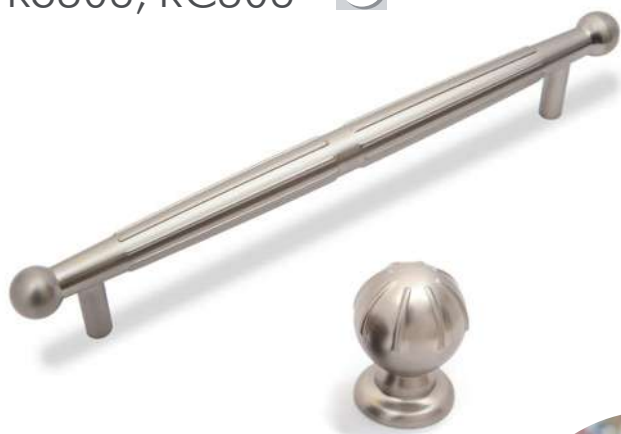

TILDA

RS308, RC308