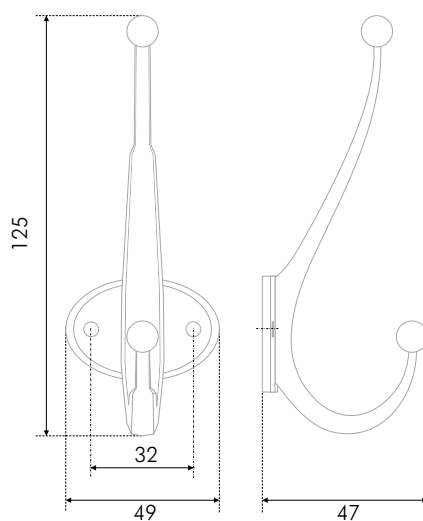

Крючок SENOR K204.07 – отличная пара классическим мебельным ручкам и гарнитурам в традиционном стиле. Лаконичная, аккуратная модель с округлым верхом будет удобна в использовании. Крючок в цветах «Матовая старинная латунь» и «Чернёный старинный цинк» подчеркнет красоту мебели с патинированными или выполненными из массива дерева фасадами. Крючок SENOR – это гармония противоположностей: легкий, воздушный дизайн и надёжная, прочная конструкция, универсальный стиль и яркий индивидуальный характер.

The SENOR K204.07 needle is a perfect couple for classical furniture handles and traditional style sets. Laconic, precise model with the roundish top will be easy-to-use. The needle in «Matt vintage zinc» and «Blackened vintage zinc» colors will highlight aeruginous or wood grain fronts. SENOR needle is a harmony of opposites: light, airy design and reliable, solid structure, universal style and bright personal character.

Тип крючка Type of hooks	Артикул Article	Максимальная нагрузка, кг Maximum load capacity	Вес, г Weight	Цвет Color
Двухрожковый крючок / Two-horn hook	K204.07MAV.6	10	87	Матовая старинная латунь / Matt antique brass
	K204.07BAZ.6	10	87	Чернёный старинный цинк / Black antique zinc