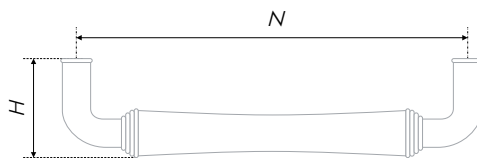

N	L	H	D
128	137	30	16
160	170	30	16

L	H	D
30	43	30

Тип ручки Type of handle	Артикул Article	Вес Weight	Цвет Color
Ручка-кнопка Handle-knob	RC446ABL.4	103	Старинный чёрный / Antique black Чёрный старинный цинк / Black antique zinc
	RC446BAZ.4	103	
	RC446EAB.4	103	
	RC446SG.4	103	
Ручка-скоба Handle-brace	RS446ABL.4/128	129	Европейская старинная латунь / European antique brass Сатиновое золото / Satin gold
	RS446ABL.4/160	160	
	RS446BAZ.4/128	129	
	RS446BAZ.4/160	160	
	RS446EAB.4/128	129	
	RS446EAB.4/160	160