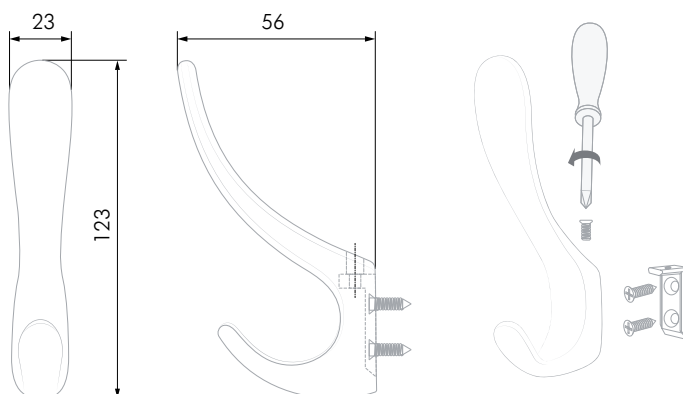

Ясный дизайн и абсолютная эргономика для скандинавских и неоклассических сюжетов. Крючок OLA обтекаемой формы сконцентрирован на главном для максимальной продуктивности и удобства ежедневного использования. Скрытое крепление на специальную внутреннюю планку, с которой крючок «связывается на веки» дополнительным винтом, добавляет эстетики без видимого крепежа.

Clear design and absolute ergonomics for Scandinavian and neoclassical subjects. OLA's streamlined hook concentrates on the essentials for maximum productivity and ease of daily use. Concealed attachment to a special interior bar, to which the hook «binds forever» with an additional screw, adds aesthetics without visible fasteners.

Тип крючка Type of hooks	Артикул Article	Максимальная нагрузка, кг Maximum load capacity	Вес, г Weight	Цвет Color
Двухрожковый крючок / Two-horn hook	K205BL.9	10	137	Матовый черный / Matt black
	K205CP.9	10	137	Хром полированный / Chrome polished
	K205BSN.9	10	137	Атласный сатиновый никель / Brushed satin nickel
	K205MDN.9	10	137	Матовый тёмный никель/ Matt dark nickel