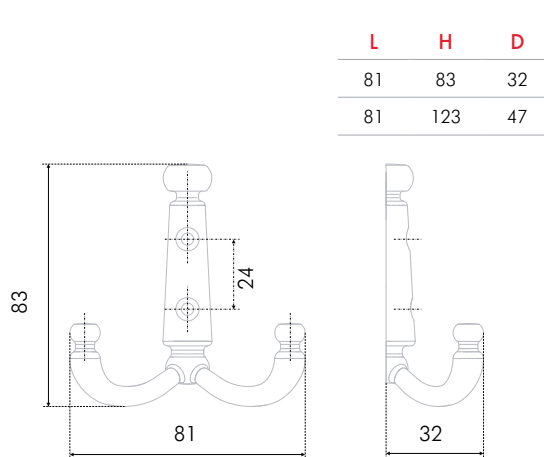

Когда говорят, что классика вечна, имеют ввиду итальянский колониальный стиль, впитавший в себя сюжеты архитектуры древнего Рима и Эллады. Трёх- и двухрожковые крючки DOLCE созданы именно в этой стилистике в самом сердце Италии руками искусных мастеров, бережно хранящих и передающих традиции. Хотите окунуться в роскошный мир древней Греции и почувствовать себя настоящим небожителем с Олимпа — выбирайте лицезубую фурнитуру колониальной коллекции la Famiglia!

When the one says that the classics is everlasting, he or she means Italian colonial style, which has soaked the plots of Ancient Rome and Hellas architecture. Three and two-horn hooks DOLCE are created exactly according to this stylistics in the heart of Italy by hands of the skilled craftsmen, keeping the traditions carefully and transferring them. If you wish to dip into luxuriant world of Ancient Greece and feel yourself a real celestial from Olympus, then you shall choose decorative fitting of the colonial collection la Famiglia! Made in ITALY.

Тип крючка Type of hooks	Артикул Article	Максимальная нагрузка, кг Maximum load capacity	Вес, г Weight	Цвет Color
Двухрожковый крючок / Two-horn hook	K250MAV.6	15	76	Матовая старинная латунь / Matt antique brass
	K250AP.6	15	76	
	K250AC.6	15	76	
Трёхрожковый крючок / Three-horn hook	K350MAV.6	15	119	Старинная медь / Antique copper
	K350AP.6	15	119	Старинное олово / Antique pewter
	K350AC.6	15	119