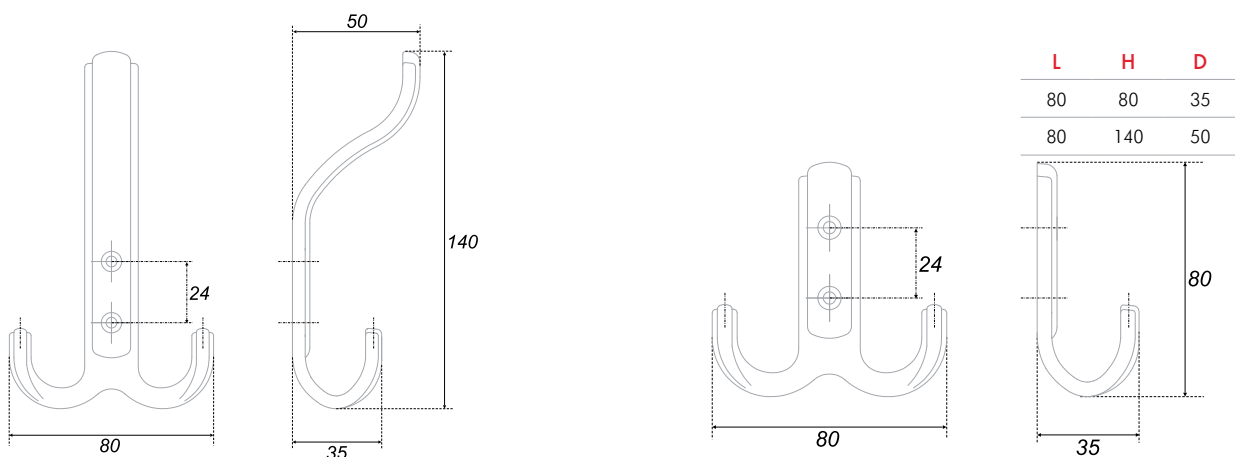

DOMANI furniture hooks are the most versatile representatives of the wordy Italian family of la Famiglia, because they can be combined with a whole series of handles: FRANCHESKA RS501, VERONA RS504, IRIS RS500, AMSTERDAM RS509 and RIALTO RS511. Despite belonging to the Italian collection, the hooks will be appropriate for modern furniture styles as well. The versatile design and well-designed palette of shades will come in handy for furniture manufacturers who prefer a quick selection of fittings to a painful search. Made in ITALY.

Тип крючка Type of hooks	Артикул Article	Максимальная нагрузка, кг Maximum load capacity	Вес, г Weight	Цвет Color	
Двухрожковый крючок / Two-horn hook	K252MAV.6	15	88	Матовая старинная латунь / Matt antique brass	
	K252AP.6	15	88		
	K252AC.6	15	88		
Трёхрожковый крючок / Three-horn hook	K352MAV.6	15	111	Старинное олово / Antique pewter	
	K352AP.6	15	111		
	K352AC.6	15	111		Старинная медь / Antique copper