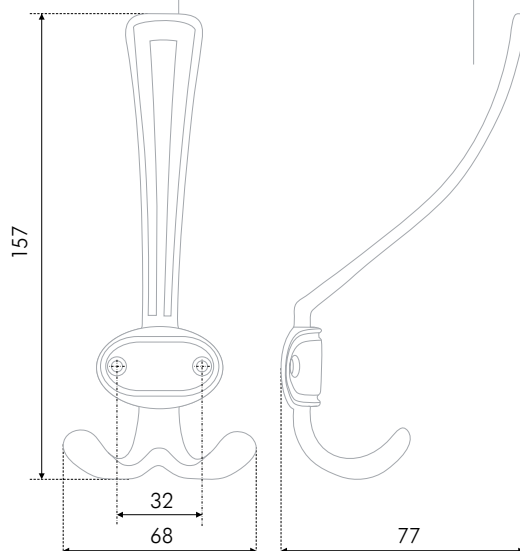

LORD

K306

Статный трёхрожковый крючок LORD безукоризненно сочетается с классическими и неоклассическими интерьерами. Модель, оправдывая своё название, объединяет черты английского стиля — аристократичную сдержанность, безупречный вкус и высокое качество материалов. Благодаря основательной форме на этот крючок можно повесить тяжелые вещи, например, верхнюю одежду и сумки. LORD идеально подходит для прихожих.

LORD statuary, three-horn needle ideally fits classical and neoclassical interiors. The model, justifying its name, combines English style marks: aristocratic reserve, distinguished taste and materials high quality. Thanks to a solid shape you can hang heavy things, for example, overclothes and bags. LORD ideally fits halls.

Тип крючка Type of hooks	Артикул Article	Максимальная нагрузка, кг Maximum load capacity	Вес, г Weight	Цвет Color
Трёхрожковый крючок / Three-horn hook	K306AB.2	15	135	Старинная латунь / Antique brass
	K306ABL.2	15	135	Старинный чёрный / Antique black
	K306BAZ.2	15	135	Чернёный старинный цинк / Black antique zinc