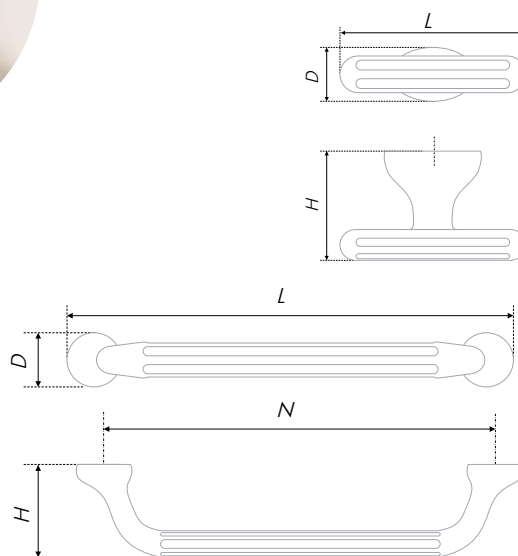

N	L	H	D	L	H	D
128	146	32	18	54	33	16

Тип ручки Type of handle	Артикул Article	Вес Weight	Цвет Color
Ручка-кнопка Handle-knob	RC309MBSN.4	63	Атласный сатиновый никель / Brushed satin nickel Чёрное старинное железо / Black antique ferrum
	RC309BAF.4	63	
Ручка-скоба Handle-brace	RS309MBSN.4/128	100	Европейская старинная латунь / European antique brass
	RS309BAF.4/128	100	
	RS309EAB.4/128	100