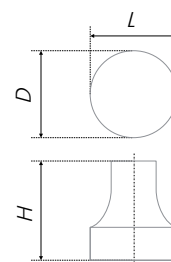

A stylish and laconic set ELL is a triumph of clear lines and non-negotiable sense of style. Calibrated design of a brace and knob is distinguished by the steam-line form, a handle, comfortable for touching with a hand. The handles ELL will perfectly arrange on even fronts of the furniture of high-tech, minimalism, neoclassical, contemporary styles, and being in MDN color they will harmoniously fit loft furniture sets. The model is as multipurpose, that it will fit any furniture set in the modern style.