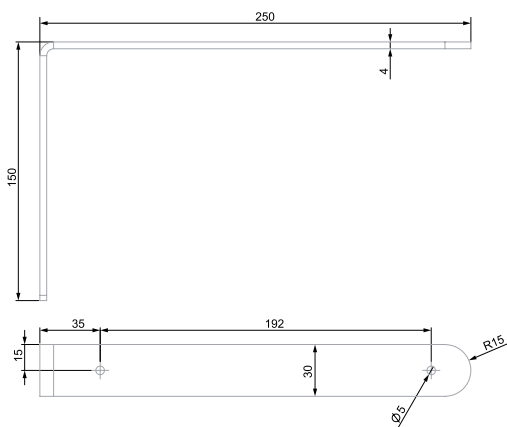

BASE

P301 St

Базовая модель полкодержателя сосредотачивает внимание на материале полки. Он может быть любым по глубине и по составу: массивом дерева, искусной репликой, фантазийной плитой под бетон или ... Полёт мысли ограничивается лишь разумными рамками используемых в мебельном производстве материалов и размеров. Полкодержатель BASE готов поддержать даже смелую идею и незаметно «нести» ответственность за её воплощение. Модель реализуется поштучно.

The basic model of the shelf support focuses on the material of the shelf. It can be of any depth and composition: solid wood, artful replica, fancy slab under concrete or ... Imagination is only limited by reasonable limits of materials and sizes used in furniture production. The BASE shelf support is ready to support even a bold idea and inconspicuously «bear» the responsibility for its implementation. The model is sold by the piece.

Тип полкодержателя Shelf holder	Артикул Article	Максимальная нагрузка на пару, кг Maximum load capacity	Вес, г Weight	Цвет Color
Полкодержатель / Shelf holder	P301BL.4	10	388	Матовый чёрный / Matt black
	P301W.4	10	388	Белый / White
	P301GR.4	10	388	Серый / Grey

Рекомендации по глубине /

Depth recommendations