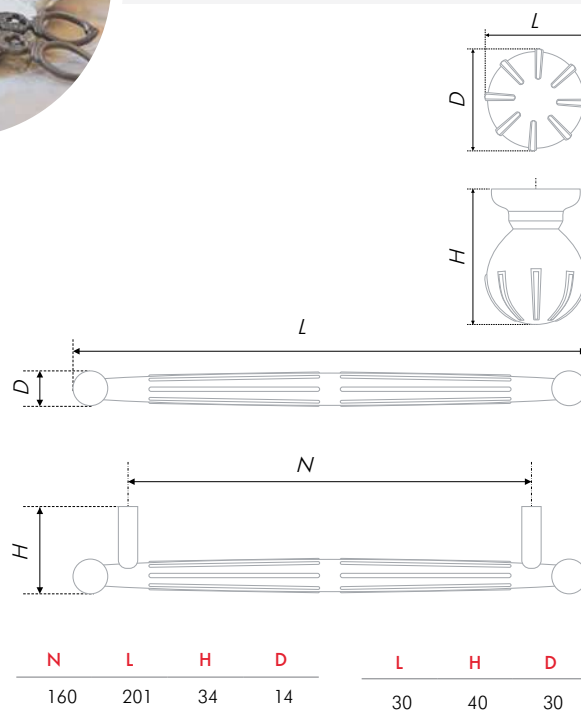

TILDA are the handles with storylines. They easily create associations with castle parapets and defensive fortifications of Northern nations. Oblongish brace with ribby surface and muliebrous roundish lines may become an independent interior element. The same as a large button with the graded leg. A fitting set will successfully supplement stone and wood structures, relief films with nature motive.