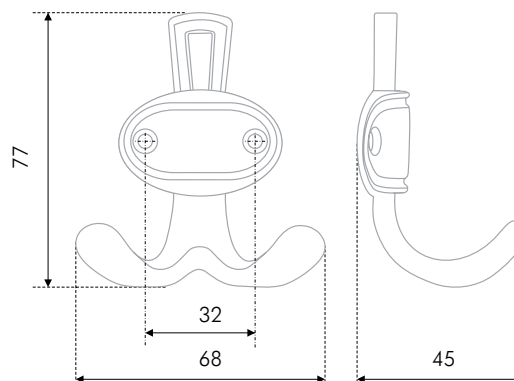

Двухрожковый крючок BARON – сдержанный по дизайну и безупречный по функционалу. Несмотря на небольшой размер, ему можно доверить весомую ношу. Стилистическая универсальность крючка позволяет его устанавливать на мебель всевозможных стилей — традиционных, современных и ультрасовременных. BARON прекрасно «дружит» с ручками в цветах, в которых представлен сам.

BARON, two-horn needle, has a reserved design and ideal functionality. Notwithstanding its small size you can hang enough heavy things on it. The needle stylistic multipurposeness allows to assemble it for the furniture of different styles: traditional, modern and ultramodern. BARON perfectly fits the handles of the colors, in which it is offered.

Тип крючка Type of hooks	Артикул Article	Максимальная нагрузка, кг Maximum load capacity	Вес, г Weight	Цвет Color
Двухрожковый крючок / Two-horn hook	K211AB.2	15	85	Старинная латунь / Antique brass
	K211ABL.2	15	85	Старинный чёрный / Antique black
	K211BAZ.2	15	85	Чёрный старинный цинк / Black antique zinc