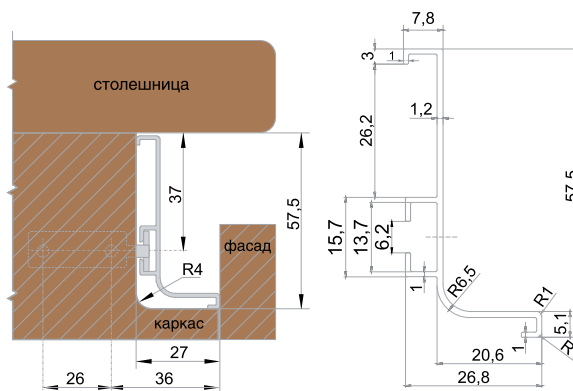

The integrated handle GOLA BALANCE is a dream of all short spoken designers, which allows to underline artfully the material of a front, whether these are natural textures of synthetic phantasmagorias. That's exactly why GOLA BALANCE is so popular in minimalism, contemporary, loft, high-tech, techno and neoclassical styles. RP051 is L-like profile of GOLA BALANCE, arranged under the tabletop for bottom bases.