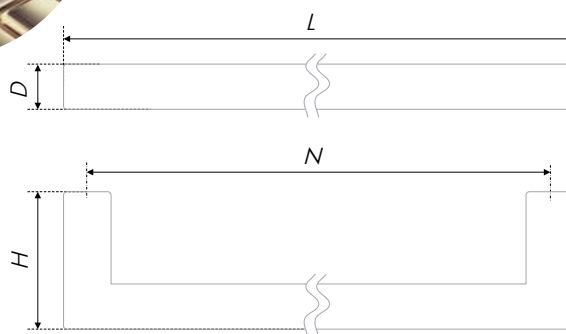

Genius, as everything simple is, severe, geometrical QUADRA. A brace, manufactured in a form of oblonged square with no decorations, sets the mood of precipitancy and lightness. RS043 is an up-to-date view on comfortable and stylish fittings. It has wide selection of dimensions and it is provided in popular gradations.