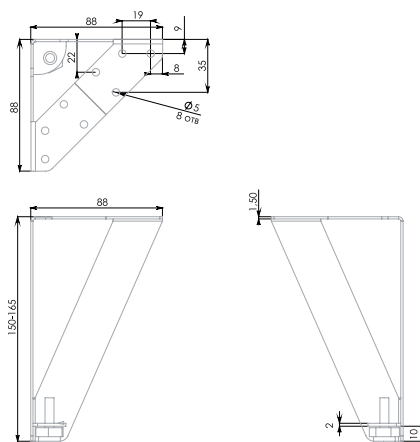

VIVA

N333 St

VIVA! Да здравствует свобода самовыражения! Стильная геометрия V-образных опор как раз этому способствует. При всей надёжности — одна опора выдерживает до 30 кг — модель выглядит лёгкой и изящной, добавляет света и воздуха мебели. Прекрасная модель VIVA призвана преобразить обычную мебель в дизайнерскую.

VIVA! All hail the freedom of expression! The stylish geometry of the V-shaped supports contributes to this. For all its reliability — one support can hold up to 30 kg — the model looks light and elegant and adds a touch of light and air to the furniture. The beautiful VIVA model is designed to transform ordinary furniture into designer one.

РЕГУЛИРОВКА ПО ВЫСОТЕ 15 мм

Тип опоры Type of support	Артикул Article	Максимальная нагрузка на одну опору, кг Maximum load per support	Вес, г Weight	Цвет Color
Мебельная опора / Furniture support	N333BL.2/100	30	120	Матовый чёрный / Matt black Белый / White Серый / Grey
	N333W.2/100	30	120	
	N333GR.2/100	30	120	
	N333BL.2/150	30	190	
	N333W.2/150	30	190	
	N333GR.2/150	30	190