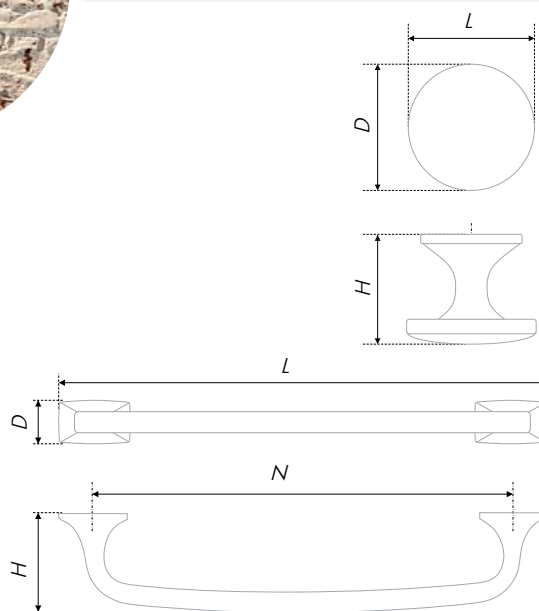

Cold Scandinavian design simplicity may be elegant. EDDA brace and button fitting set is its proof. Precise, geometric forms in a severe monochrome smoothly transform into graceful legs, making minimalistic handles severe character softer. The couple may impress with its functionality and ergonomics: the brace has optimal capture height and width, and the button round foundation lays into fingers easily and comfortably.