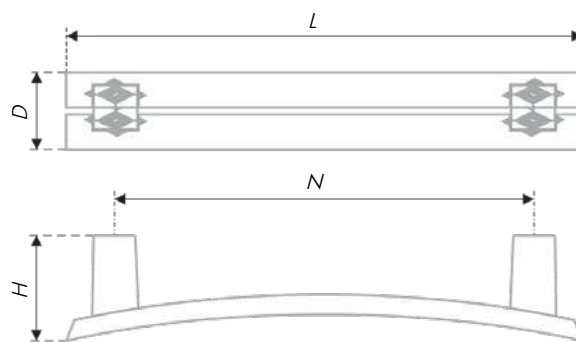

Лаконичные природные формы и солнечная палитра объединились в фурнитурной паре RS401 и RC401. Ручки выполнены в красивых латунных и бронзовых оттенках с притягательной фактурой. Европейская старинная латунь даёт отблески густого заката на спокойной глади озера в безветренную погоду, а брашированная старинная бронза напоминает ценную породу дерева. Фурнитурная пара найдёт своё применение в интерьерах, где приветствуется использование природных материалов или качественных реплик — это, в первую очередь, лофт и эко-стиль.

Laconic natural forms and sunny color array are combined in a fitting pair of RS401 and RC401. The handles are made in beautiful brass and bronze tones with attractive texture. A fitting pair will find its application in the interiors, where the use of natural materials and qualitative replications is encouraged. That's, first of all, loft and eco-style.