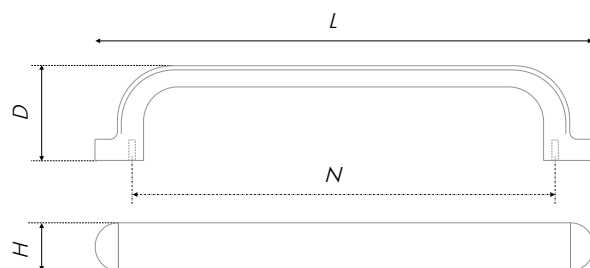

A stylish and laconic set ELL is a triumph of clear lines and non-negotiable sense of style. Calibrated design of a brace and knob is distinguished by the steam-line form, a handle, comfortable for touching with a hand. The handles ELL will perfectly arrange on even fronts of the furniture of high-tech, minimalism, neoclassical, contemporary styles, and being in MDN color they will harmoniously fit loft furniture sets. The model is as multipurpose, that it will fit any furniture set in the modern style.