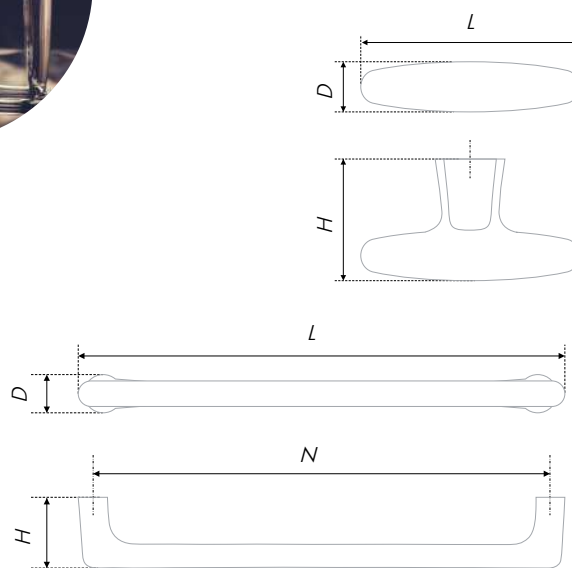

Прямая и безупречная, как истинный скандинавский воин, скоба OLAV и её функциональный напарник, увесистая кнопочка THOR. Этим ручкам под силу самые разные стилевые направления, они минималистичны, удобны в ладони, основательны и способны сочетаться с различными фурнитурными собратьями. При всей простоте силуэта тандем имеет мягкие скругленные линии в экстерьере, что позволяет им дополнять собой как лаконичные мебельные фасады, так и фасады с плавной фрезеровкой.

Straight and perfect as a true Scandinavian warrior, OLAV brace and its functional partner – an impressive THOR button. Various style direction are within the power of these handles, they are minimalistic, comfortable to hold in a palm, solid and able to mix well with various fittings. Notwithstanding its shape simplicity the set has rounded lines in exterior, which allows to supplement both laconic furniture fronts and fronts with smooth cutting.