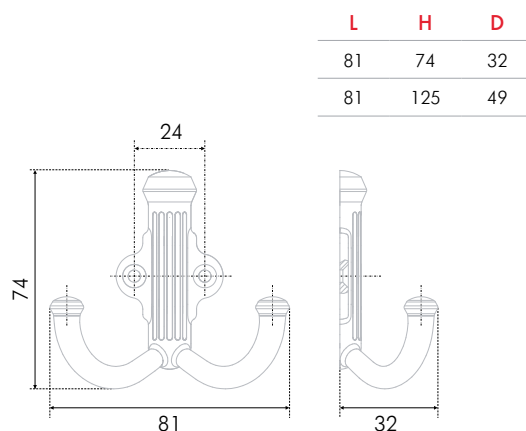

Two and three-horn hooks RIGATA, repeating the forms of majestic ancient columns, will help to complete a furniture project in luxuriant colonial style. The design with vertical facets and massive bearable load responds to the situation and time adequately. You can entrust the things, weighting up to 15 kg to the little Titans. The Italian colonial classics pays careful attention to the details, and the largest possible array of things is thought-out in the hooks RIGATA: from allegation to the number of facets and form of ferrules. Made in ITALY.

Тип крючка Type of hooks	Артикул Article	Максимальная нагрузка, кг Maximum load capacity	Вес, г Weight	Цвет Color	
Двухрожковый крючок / Two-horn hook	K251MAV.6	15	66	Матовая старинная латунь / Matt antique brass	
	K251AP.6	15	66		
	K251AC.6	15	66		
Трёхрожковый крючок / Three-horn hook	K351MAV.6	15	120	Старинное олово / Antique pewter	
	K351AP.6	15	120		
	K351AC.6	15	120		Старинная медь / Antique copper