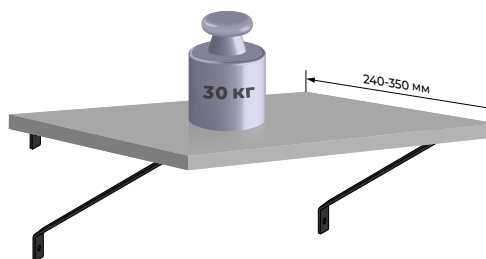

Рекомендации по глубине /
Depth recommendations