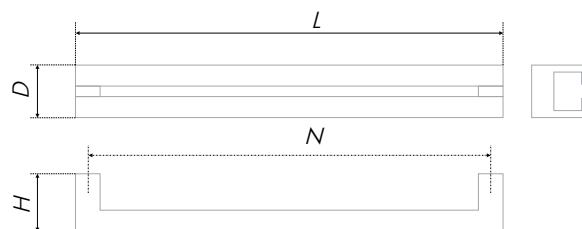

Geometric staple with a ephemeral line in the middle and solid legs. This handle is the austere predecessor of the RS283 OPA model for fronts with rectangular milling or no milling at all. Staple design is specifically tailored for interiors in the modern style, however, due to the white palette finishing will fit seamlessly into the concept of Scandinavian minimalism.