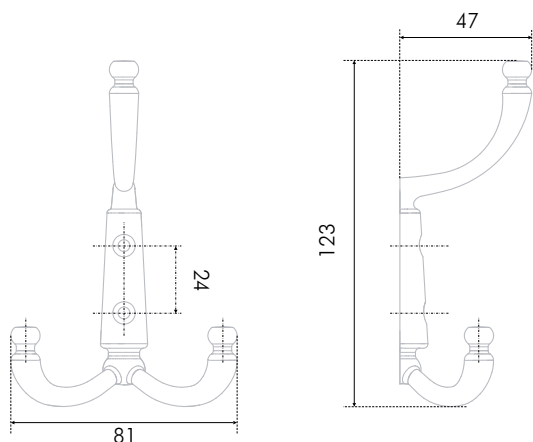

Когда говорят, что классика вечна, имеют ввиду итальянский колониальный стиль, впитавший в себя сюжеты архитектуры древнего Рима и Эллады. Трёх- и двухрожковые крючки DOLCE созданы именно в этой стилистике в самом сердце Италии руками искусных мастеров, бережно хранящих и передающих традиции. Хотите окунуться в роскошный мир древней Греции и почувствовать себя настоящим небожителем с Олимпа — выбирайте лицезубую фурнитуру колониальной коллекции la Famiglia!

When the one says that the classics is everlasting, he or she means Italian colonial style, which has soaked the plots of Ancient Rome and Hellas architecture. Three and two-horn hooks DOLCE are created exactly according to this stylistics in the heart of Italy by hands of the skilled craftsmen, keeping the traditions carefully and transferring them. If you wish to dip into luxuriant world of Ancient Greece and feel yourself a real celestial from Olympus, then you shall choose decorative fitting of the colonial collection la Famiglia! Made in ITALY.

Тип крючка Type of hooks	Артикул Article	Максимальная нагрузка, кг Maximum load capacity	Вес, г Weight	Цвет Color
Двухрожковый крючок / Two-horn hook	K250MAV.6	15	76	Матовая старинная латунь / Matt antique brass
	K250AP.6	15	76	
	K250AC.6	15	76	
Трёхрожковый крючок / Three-horn hook	K350MAV.6	15	119	Старинная медь / Antique copper
	K350AP.6	15	119	Старинное олово / Antique pewter
	K350AC.6	15	119