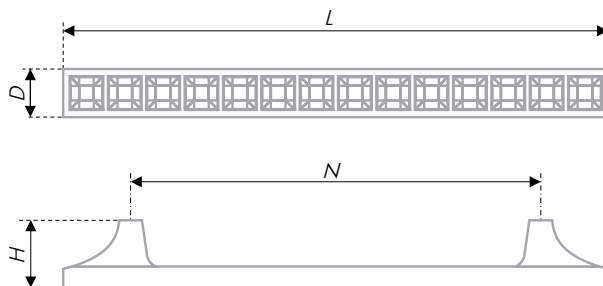

Elegant reflection of cold flecks on CRYSTAL brace surface transforms it into an exquisite jewel, precious furniture accent. It seems like an independent decor element, mixing well even with a simple, laconic front. Besides, it's comfortable to take the handle and it has a square form, which makes it elegant, but not fanciful, comfortable in use. In combination with the buttons RC425 the model will create a harmonious set.