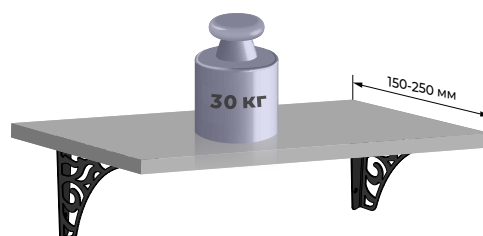

Рекомендации по глубине /
Depth recommendations