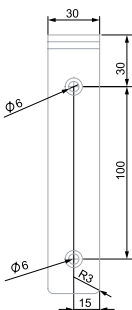

BASE

P301 St

Базовая модель полкодержателя сосредотачивает внимание на материале полки. Он может быть любым по глубине и по составу: массивом дерева, искусной репликой, фантазийной плитой под бетон или ... Полёт мысли ограничивается лишь разумными рамками используемых в мебельном производстве материалов и размеров. Полкодержатель BASE готов поддержать даже смелую идею и незаметно «нести» ответственность за её воплощение. Модель реализуется поштучно.

The basic model of the shelf support focuses on the material of the shelf. It can be of any depth and composition: solid wood, artful replica, fancy slab under concrete or ... Imagination is only limited by reasonable limits of materials and sizes used in furniture production. The BASE shelf support is ready to support even a bold idea and inconspicuously «bear» the responsibility for its implementation. The model is sold by the piece.

Тип полкодержателя Shelf holder	Артикул Article	Максимальная нагрузка на пару, кг Maximum load capacity	Вес, г Weight	Цвет Color
Полкодержатель / Shelf holder	P301BL.4	10	388	Матовый чёрный / Matt black
	P301W.4	10	388	Белый / White
	P301GR.4	10	388	Серый / Grey

Рекомендации по глубине /

Depth recommendations