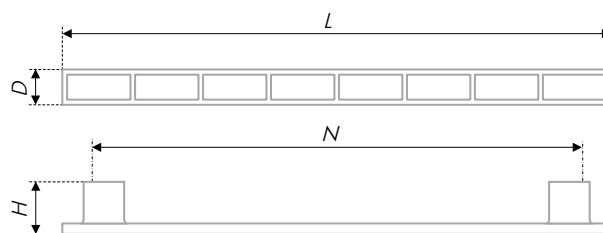

N	L	H	D
96	134	25	17
128	166	25	17
192	231	25	17
224	265	25	17

Тип ручки Type of handle	Артикул Article	Вес Weight	Цвет Color
Ручка-скоба Handle-brace	RS282CP/MC4.4/96	107	Хром полированный / Chrome polished
	RS282CP/MC5.4/128	125	
	RS282CP/MC7.4/192	151	
	RS282CP/MC8.4/224	170	

ПОСЛЕДНИЙ ШАНС КУПИТЬ

* MC — количество цветовых вставок