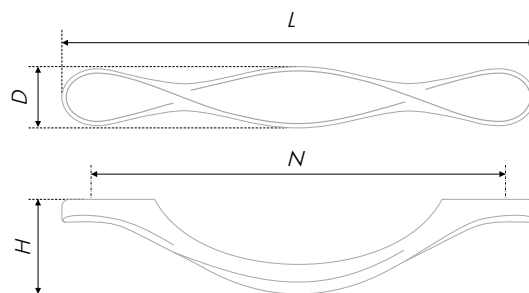

A distinctive decorative brace SILK is a light, airy image for the furniture in classics, neoclassic and Provence styles. The smooth design of distinguished handle reminds a whirled fiber of the airy silk. White enamel with the chrome-tanned silver edging will introduce a fresh hint to the design of contrast furniture sets or merge in a beautiful solo with white fronts. SILK will harmoniously combine with the decors of wooden textures of warm and cold tones, glazed ones or with patina.