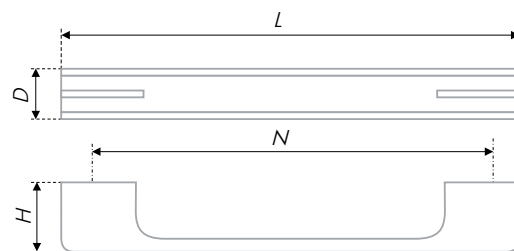

A monochrome brace gained fame and love of the designers from the very first day of its appearance on the market. The best things, which the up-to-date decorative fittings may offer, have been united in it harmoniously: a wide, comfortable for handling form, a severe, but not noisy design, which may be easily mixed together with all types of furniture, high quality Mat insertions of a contrast color, divided by smooth metal glaze. The final advantage is a pleasant range of lengths: from 96 mm to 384 mm.