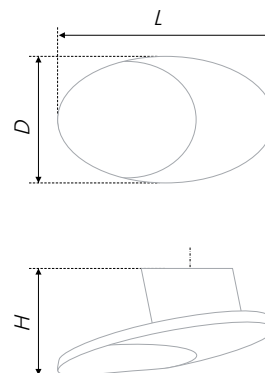

L	H	D
45	23	26

Тип ручки Type of handle	Артикул Article	Вес Weight	Цвет Color
Ручка-кнопка Handle-knob	RC303CP.4	49	Хром полированный / Chrome polished
	RC303BL.4	49	Матовый чёрный / Matt black
	RC303BAZ.4	48	
	RC303TFL.4	49	Чернёный старинный цинк / Black antique zinc
			Тефлон / Teflon