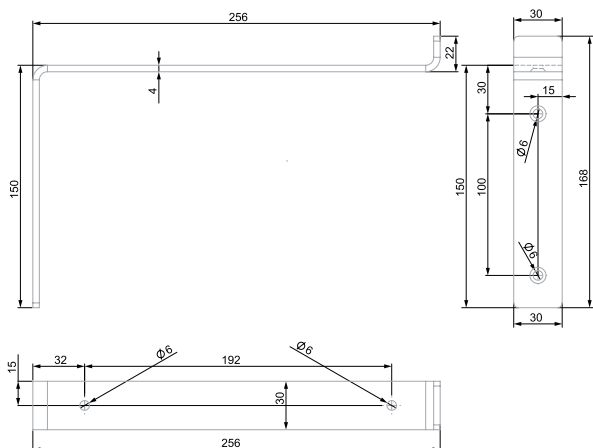

PLACE

P302

Тактичный дизайн моделей PLACE позволяет удачно интегрировать их практически в любой мебельный гарнитур. С лица полки будет видна лишь «лапка», удерживающая плиту. Но данный «захват» в большей степени декоративный, ведь за основное сцепление отвечает крепёж. Лаконичный и деликатный полкодержатель способен превратить свободную стену в функциональную поверхность и дополнить мебельный гарнитур любого современного стиля. Модель реализуется поштучно.

The delicate design of PLACE models allows for successful integration into almost any furniture set. From the front of the shelf, only the «foot» that holds the plate will be visible. But this «grip» is more ornamental, as the main clutch is the fastener. Neat and delicate shelf support is able to turn a free wall into a functional surface and complement any modern style furniture set. The model is sold by the piece.

Тип полкодержателя / Shelf holder	Артикул / Article	Максимальная нагрузка на пару, кг / Maximum load capacity	Вес, г / Weight	Цвет / Color
Полкодержатель / Shelf holder	P302BL.4 P302W.4 P302GR.4	10 10 10	403 403 403	Матовый чёрный / Matt black Белый / White Серый / Grey

Рекомендации по глубине /
Depth recommendations