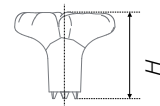

Фурнитурная пара GARDEN RS510, RC510 — изящный букет для мебели в стиле тосканской средиземноморской классики. Это концептуальная модель коллекции la Famiglia с тонкой проработкой деталей искусными мастерами Италии. Во главе композиции — королевский геральдический цветок ирис, украшающий флаг Флоренции уже более 750 лет. Пара из скобы и кнопки — отличный способ украсить классическую мебель и подчеркнуть классический стиль мебели.

GARDEN fittings pair RS510, RC510 is an elegant bouquet for furniture in the style of Tuscan Mediterranean classics. It is a conceptual model of the la Famiglia collection with fine detailing by skilled Italian craftsmen. On top of the composition is the royal heraldic flower, the iris, which has been decorating the Florence flag for over 750 years. A pair of staple and button is a great way to decorate classic furniture and emphasize the classic style of furniture.