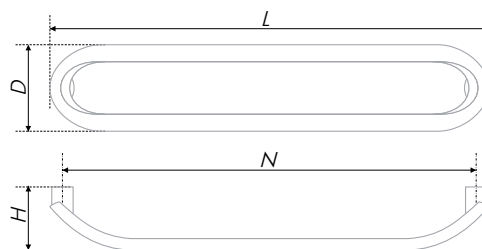

Пожалуй, скобу более невесомого дизайна, чем OPA сложно себе и представить. Стильная и изящная ручка удачно ляжет на любой глянцевый или матовый мебельный фасад без фрезеровки и фактурной проработки. Родственные OPA стили — минимализм, футуризм, контемпорари и хай-тек. Оригинальная и лаконичная модель подарит лёгкость интерьеру и сделает мебель удобной.

It's hard to imagine a more weightless design than the OPA. Stylish and graceful handle successfully fits on any glossy or matte furniture facade without milling and texture work. Related styles are minimalism, futurism, contemporaries and high-tech. Original and neat model will give lightness to the interior and make the furniture comfortable.