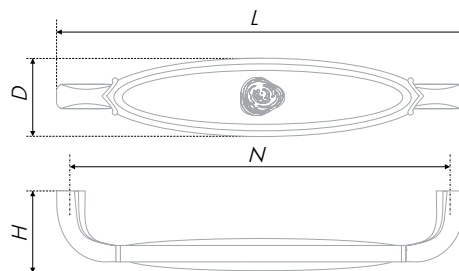

N	L	H	D	L	H	D
96	107	27	20	32	25	32
128	136	28	24			

Тип ручки Type of handle	Артикул Article	Вес Weight	Цвет Color
Ручка-кнопка Handle-knob	RC108BAB.4/W	37	Брашированная старинная бронза / Белый Brushed antique bronze / White
	RC108BAZ.4/W	37	
	RC108GP.4/W	37	
Ручка-скоба Handle-brace	RS111BAB.4/96/W	45	Чернёный старинный цинк / Белый Black antique zinc / White
	RS111BAB.4/128/W	82	
	RS111GP.4/96/W	45	
	RS111GP.4/128/W	82	

ПОСЛЕДНИЙ ШАНС КУПИТЬ