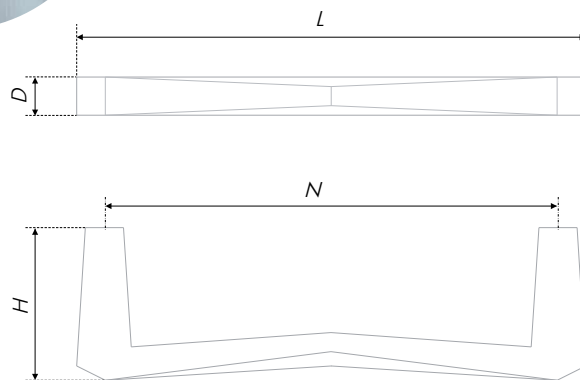

A brace, which seems to be an illusion, a brace with decorative fissure, it may disappoint you with its difficult form, from one line of sight it may seem straight and severe, but when you come closer, you reveal a V-shaped angle, looking like a breach. The handle front part has a complex shadowgraph, which draws an eye for a long time. STAR is a stylish geometric pattern with glaze overflow of edges in modern coverings.