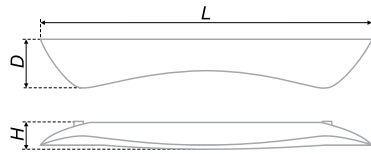

RS253

код / code

RS253CP.1/160

45

196

18

25