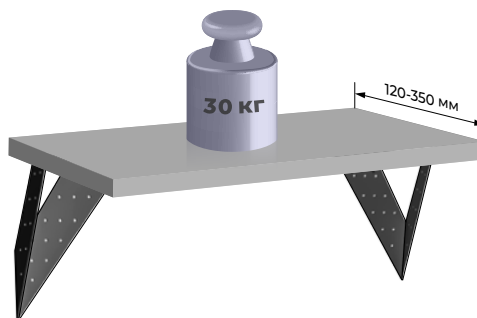

Рекомендации по глубине /
Depth recommendations