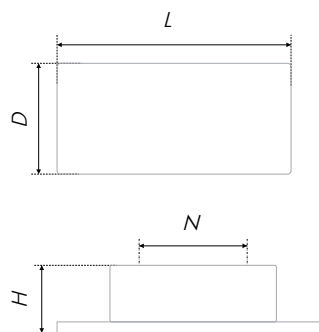

ПРАКТИК – модель нестандартного дизайна для смелых современных решений. Эта модель довольно крупная, с удобной для захвата площадкой выверенной толщины и основательной ножкой. Она придётся по вкусу творческим натурам, придаст динамику и характер мебели.

RS073 хорошо сочетается с гладкими, глянцевыми фасадами, с матовыми фасадами в контрастном чёрном покрытии.

PRAKTIK is an extraordinarily designed model for courageous modern solutions. This model is rather big, it has a platform of considered thickness, which is comfortable for handling, and substantial leg. It will suit the taste of imaginative natures, it will assign dynamics and character to the furniture.

RS073 goes well with smooth, glazed fronts, with matt fronts in contrast black covering.