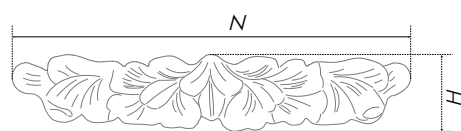

Фурнитурная пара GARDEN RS510, RC510 — изящный букет для мебели в стиле тосканской средиземноморской классики. Это концептуальная модель коллекции la Famiglia с тонкой проработкой деталей искусными мастерами Италии. Во главе композиции — королевский геральдический цветок ирис, украшающий флаг Флоренции уже более 750 лет. Пара из скобы и кнопки — отличный способ украсить классическую мебель и подчеркнуть классический стиль мебели.

GARDEN fittings pair RS510, RC510 is an elegant bouquet for furniture in the style of Tuscan Mediterranean classics. It is a conceptual model of the la Famiglia collection with fine detailing by skilled Italian craftsmen. On top of the composition is the royal heraldic flower, the iris, which has been decorating the Florence flag for over 750 years. A pair of staple and button is a great way to decorate classic furniture and emphasize the classic style of furniture.