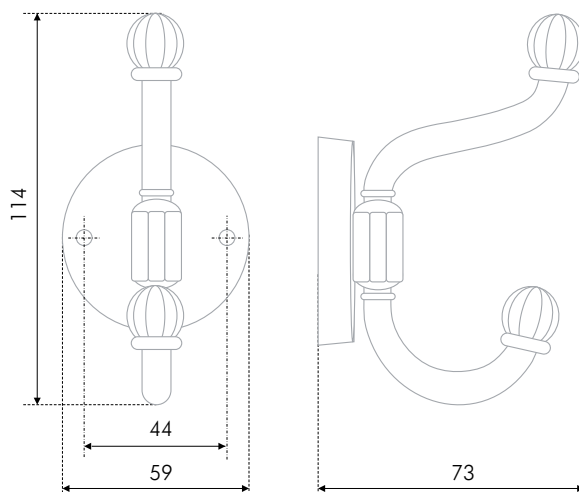

Эффектная фурнитура, удачно подобранная по стилю и цвету, способна добавить экспрессии и чувств в мебельный гарнитур. Крючок PRINCESS содержит в себе ёмкий творческий потенциал, который полностью раскроется на фасадах мебели в скандинавском, неоклассическом стиле и лофт. Декоративная форма внесет нотку романтики в современный интерьер. Крючок отвечает «да» тренду на чёрный цвет и будет идеально смотреться контрастных светлых, а также фасадах под дерево.

Dramatic fittings, successfully chosen by style and color, may add expression and feelings to the furniture set. PRINCESS needle has a significant creative potential in it, which will be fully shown on Scandinavian, neoclassical and loft style furniture fronts. The decorative shape will add romance to the modern interior. The needle says «yes» to the black color trends, and it will look ideally on contrast light and wood grain fronts.

Тип крючка Type of hooks	Артикул Article	Максимальная нагрузка, кг Maximum load capacity	Вес, г Weight	Цвет Color
Двухрожковый крючок / Two-horn hook	K213BL.6	20	192	Матовый черный / Matt black