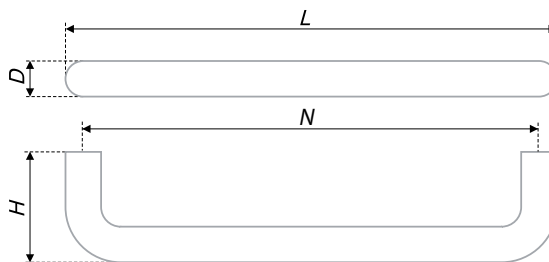

вид ручки / handle type	значение / value
C	ручка-кнопка / handle button
S	ручка-скоба / handle bracket
T	ручка торцевая / edge handle
R	ручка-рейлинг / long handle
P	ручка профильная / profile handle
Z	комплектующие (заглушки) к мебельным ручкам / accessories (plugs) for furniture handles
PK	комплектующие (крепления для профильных ручек) / accessories (fasteners for profile handles)