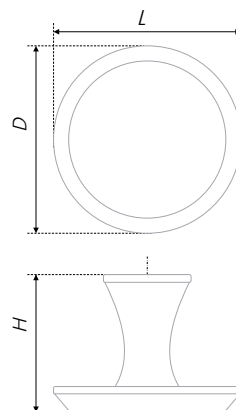

A couple of ergonomic buttons in Scandinavian style, UTA and UTA mini are the buttons identical to each other, there is only one difference between them: RC 305 is designated for large massive fronts – its cap diameter size amounts to 40 mm. RC306 will fit bed-side tables and cabinets small fronts, its diameter is only 30 mm. Both models have an accurate shape, which is pleasant to handle, and which is pleasant to look at.