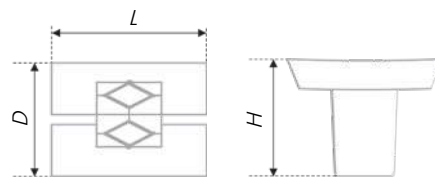

Лаконичные природные формы и солнечная палитра объединились в фурнитурной паре RS401 и RC401. Ручки выполнены в красивых латунных и бронзовых оттенках с притягательной фактурой. Европейская старинная латунь даёт отблески густого заката на спокойной глади озера в безветренную погоду, а брашированная старинная бронза напоминает ценную породу дерева. Фурнитурная пара найдёт своё применение в интерьерах, где приветствуется использование природных материалов или качественных реплик — это, в первую очередь, лофт и эко-стиль.

Laconic natural forms and sunny color array are combined in a fitting pair of RS401 and RC401. The handles are made in beautiful brass and bronze tones with attractive texture. A fitting pair will find its application in the interiors, where the use of natural materials and qualitative replications is encouraged. That's, first of all, loft and eco-style.