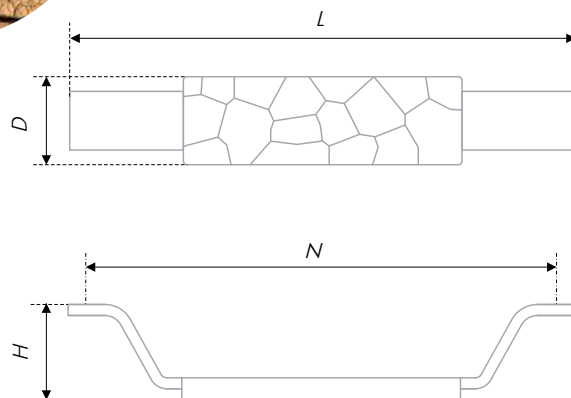

Одним лишь названием ручка смело заявляет о себе. Грубоватый дизайн широкой лицевой части напоминает то чеканку, то рябь на воде, то фактуру кожи, обещая высокую тактильность прикосновений. Ножки скобы напротив, кажутся гибкими и изящными, скрывая свою основательность умелым декором. LOFT, как и подобает брутальной ручке с индустриальным характером, доступен в актуальных оттенках ВАС «Брашированная старинная медь» и MBDN «Матовый брашированный тёмный никель».

A handle easily announces itself only with its name. Rough design of its wide front part reminds calking now, then it reminds water rips or leather texture, promising strong tactual sensations while touching it. On the contrary, the brace legs seem flexible and exquisite, hiding its solidness by proficient decor.

LOFT is available in up-to-date tones: BAC Brushed Antique Cooper and MBDN Mat Brushed Dark Nickel as a harsh handle with industrial design shall be.