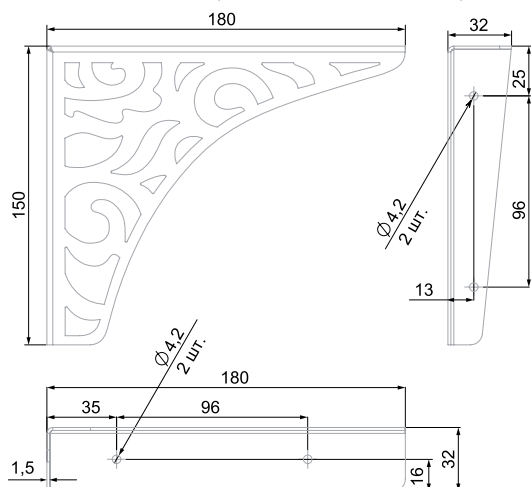

Тип полкодержателя Shelf holder	Артикул Article	Максимальная нагрузка на пару, кг Maximum load capacity	Вес, г Weight	Цвет Color
Полкодержатель / Shelf holder	P300BL.4	30	408	Матовый чёрный / Matt black
	P300W.4	30	408	Белый / White
	P300GR.4	30	408	Серый / Grey