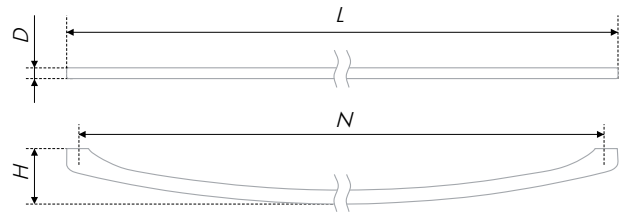

N	L	H	D
160	174	33	9
320	333	33	9

Тип ручки Type of handle	Артикул Article	Вес Weight	Цвет Color
Ручка-скоба Handle-brace	RS221CP.4/160	102	Хром полированный / Chrome polished
	RS221CP.4/320	171	
	RS221BSN.4/160	102	Атласный сатиновый никель / Brushed satin nickel