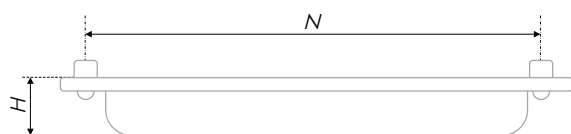

Отсутствие глянца в покрытии этой модели ручки не ошибка, а задумка. Состаренные, теплые, уютные цвета придадут особенный шарм мебели в интерьерах лофт, контемпорари, эклектика. Единственный каприз этой модели — она проявит себя и будет особенно играть только на фасадах с фактурой древесины. Изюминка модели — возможность создавать вставки с надписями в окошечке.

The handle's surface purposefully lacks any glossiness. Aged, warm and welcoming color of this model gives a unique charm to contemporary, eclectic and loft interiors. Due to its specific design, the handle will fully open its potential when accompanying textured wooden facades. You can create different insertions with text for a window of the handle.