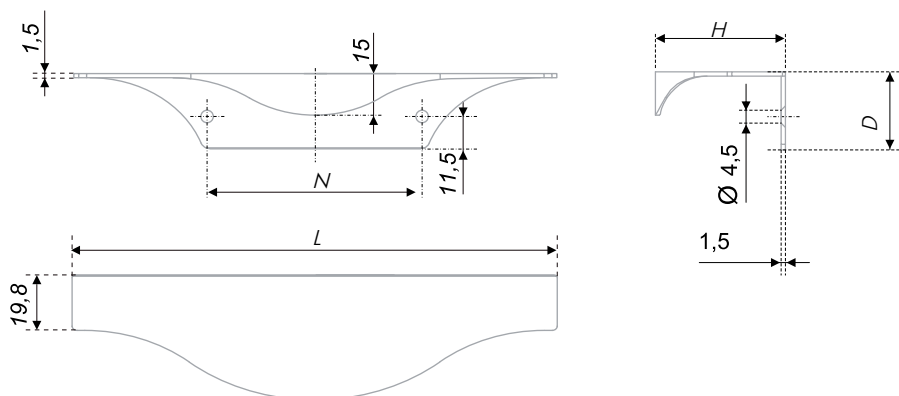

Размер	N	L	H	D
150	64	147	45	27
200	96	197	45	27
300	192	297	45	27
400	224	397	45	27
450	256	447	45	27
500	320	497	45	27
600	416	597	45	27
800	304*2	797	45	27