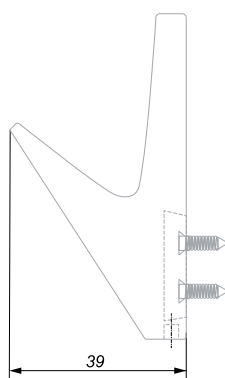

Крючок SINUS в виде острого угла с предсказуемым тригонометрическим названием является ярким представителем минимализма. В нём продумано всё — от формы и покрытия до конструктива. Модель имеет скрытое крепление, дополнительно фиксируется к планке для надёжного положения в условиях интенсивной эксплуатации.

The SINUS hook in the form of an acute angle with a obvious trigonometric name is a striking representative of minimalism. Everything has been thought out - from the shape and coating to the design. The model has a concealed attachment, additionally fixed to the bar for a firm position in conditions of intensive use.

Тип крючка Type of hooks	Артикул Article	Максимальная нагрузка, кг Maximum load capacity	Вес, г Weight	Цвет Color
Однорожковый крючок / Single-arm hook	K106BL.13	10	80	Матовый черный / Matt black
	K106CP.13	10	80	Хром полированный / Chrome polished Атласный сатиновый никель / Brushed satin nickel Матовый тёмный никель/ Matt dark nickel
	K106BSN.13	10	80	
	K106MDN.13	10	80