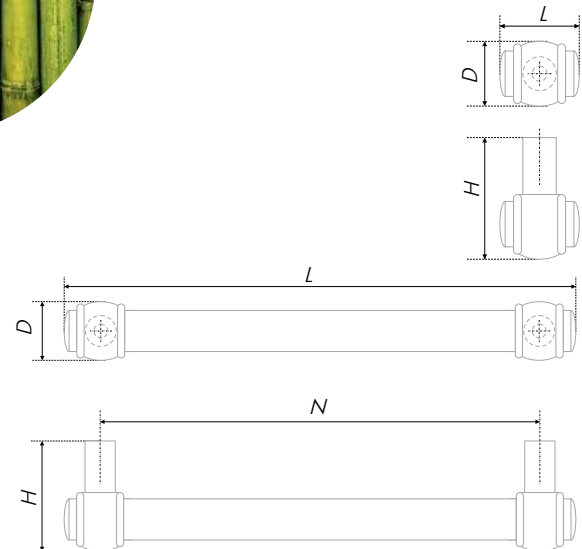

Pot rack is an indisputable leader of decorative fittings market. A BAMBOO is an indisputable leader of pot racks. A set of RR008 laconic handle-pot rack and RC019 handle-button will freely supplement modern classics or loft interior, and will be appropriate for classical fronts. Thanks to a wide range of dimensions: from a small button to a long pot rack – these handles may be mounted on the fronts and modules of any size, creating interior unique and complete image.