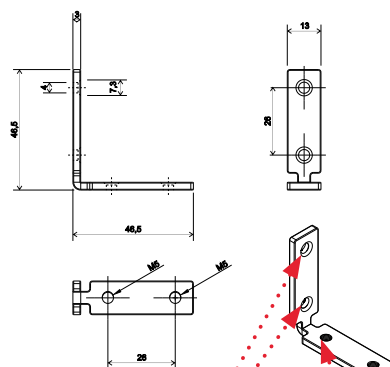

КРЕПЁЖ ДЛЯ ПРОФИЛЯ
К БОКОВОЙ СТЕНКЕ КОРПУСА
RPK001

код / code		
RPK001	287	

В комплект входят винты M5*6 — 2 шт.

Отверстия
под винты

Отверстия
под саморезы