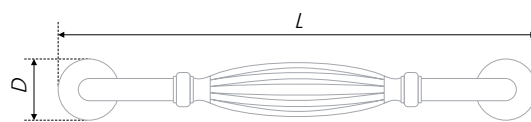

DEMURE

RS464, RC021

DEMURE — благородный тон в оформлении мебели. Модель отличают утончённые формы, взвешенный дизайн, классическая палитра цветов со сложной текстурой и эффектом старения. Скоба и кнопка абсолютно эргономичны — за них не только удобно, но и приятно братьяся.

Кнопка DEMURE дополнена шипом устойчивости, который предотвращает провороты изделия на мебельном фасаде.

DEMURE is a noble ton for furniture decoration. The model is distinguished by exquisite forms, considered design, classical array of colors with complicate texture and aging effect. The brace and the button are absolutely ergonomic, it's not only comfortable, but also pleasant to handle them.

DEMURE button is accomplished with steadiness spike, which prevents the product cranking in the furniture front.

N	L	H	D	L	H	D
128	146	36	18	66	31	19

Тип ручки Type of handle	Артикул Article	Вес Weight	Цвет Color
Ручка-кнопка Handle-knob	RC021AB.5	77	Старинная латунь / Antique brass
	RC021BAZ.5	77	
	RC021ABL.5	77	
Ручка-скоба Handle-brace	RS464AB.5/128	95	Чернёный старинный цинк / Black antique zinc
	RS464BAZ.5/128	95	
	RS464ABL.5/128	95	
			Старинный чёрный / Antique black