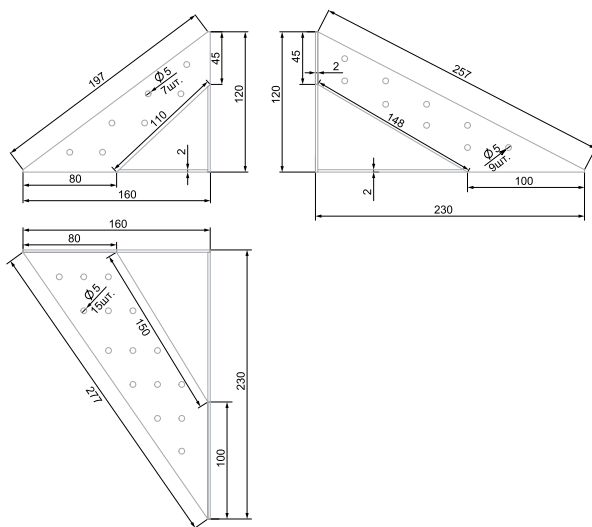

Тип полкодержателя Shelf holder	Артикул Article	Максимальная нагрузка на пару, кг Maximum load capacity	Вес, г Weight	Цвет Color
Полкодержатель / Shelf holder	P304BL.4	30	958	Матовый чёрный / Matt black