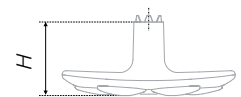

The fittings pair VITA is created according to the aesthetics of Tuscan classics. It seems, that the models represent frozen bloomed magnolia petals, and the brace itself reminds a twig of a loosely-spreading Southern tree. The model will decorate the fronts of the furniture of wide range of classical and modern styles: Art Nouveau, Retro, Eco-Style, Boho and Eclectics.